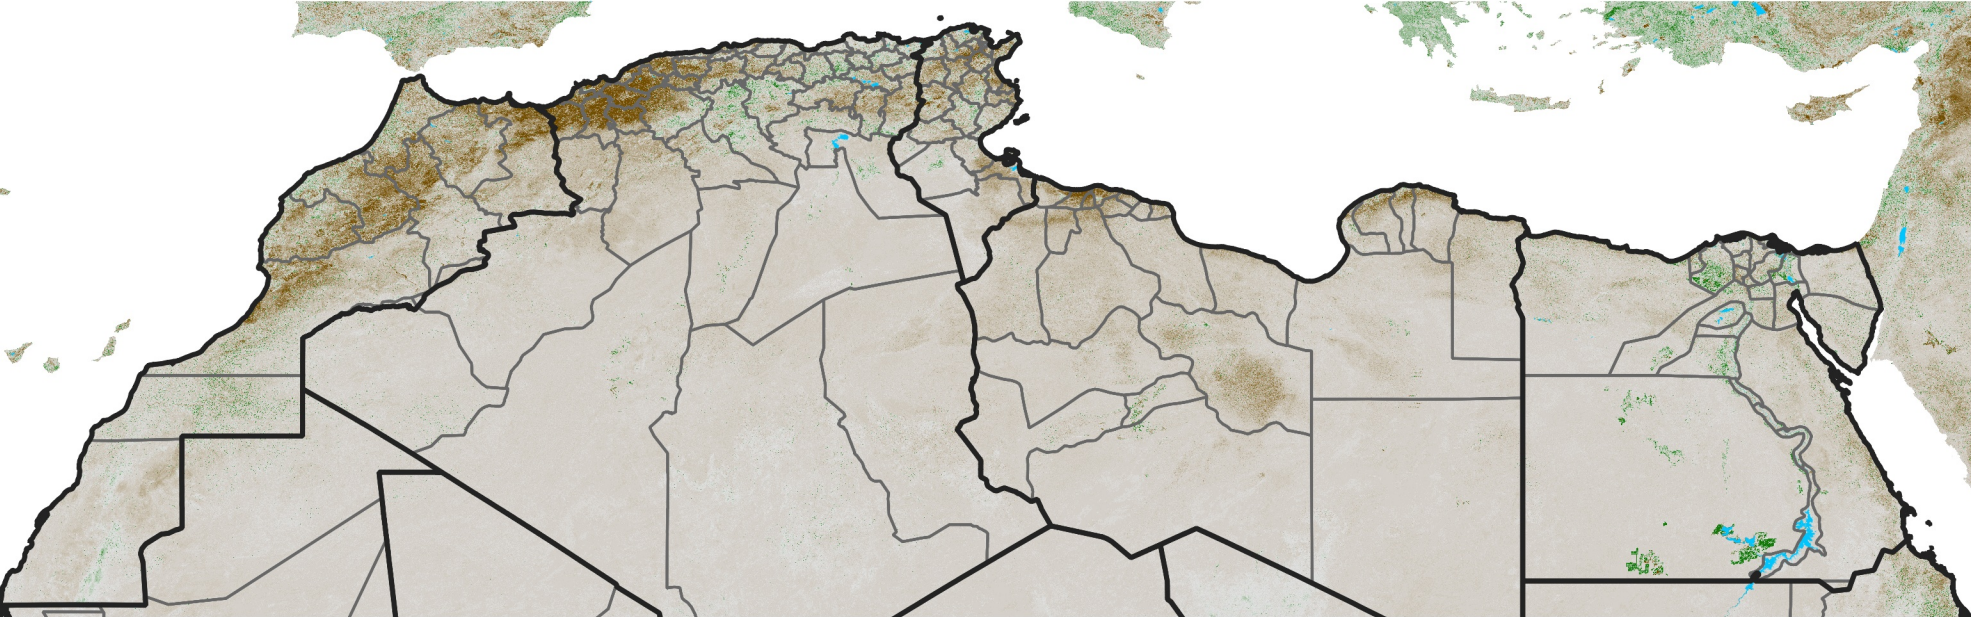

North Africa NDVI Anomaly

2025 minus Mean (2012 - 2021)

Period 71 / Dec 16 - 25, 2025

NDVI Anomaly

< -0.3 -0.2 -0.1 -0.05 0.05 0.1 0.2 >0.3

Negative

No Difference

Positive