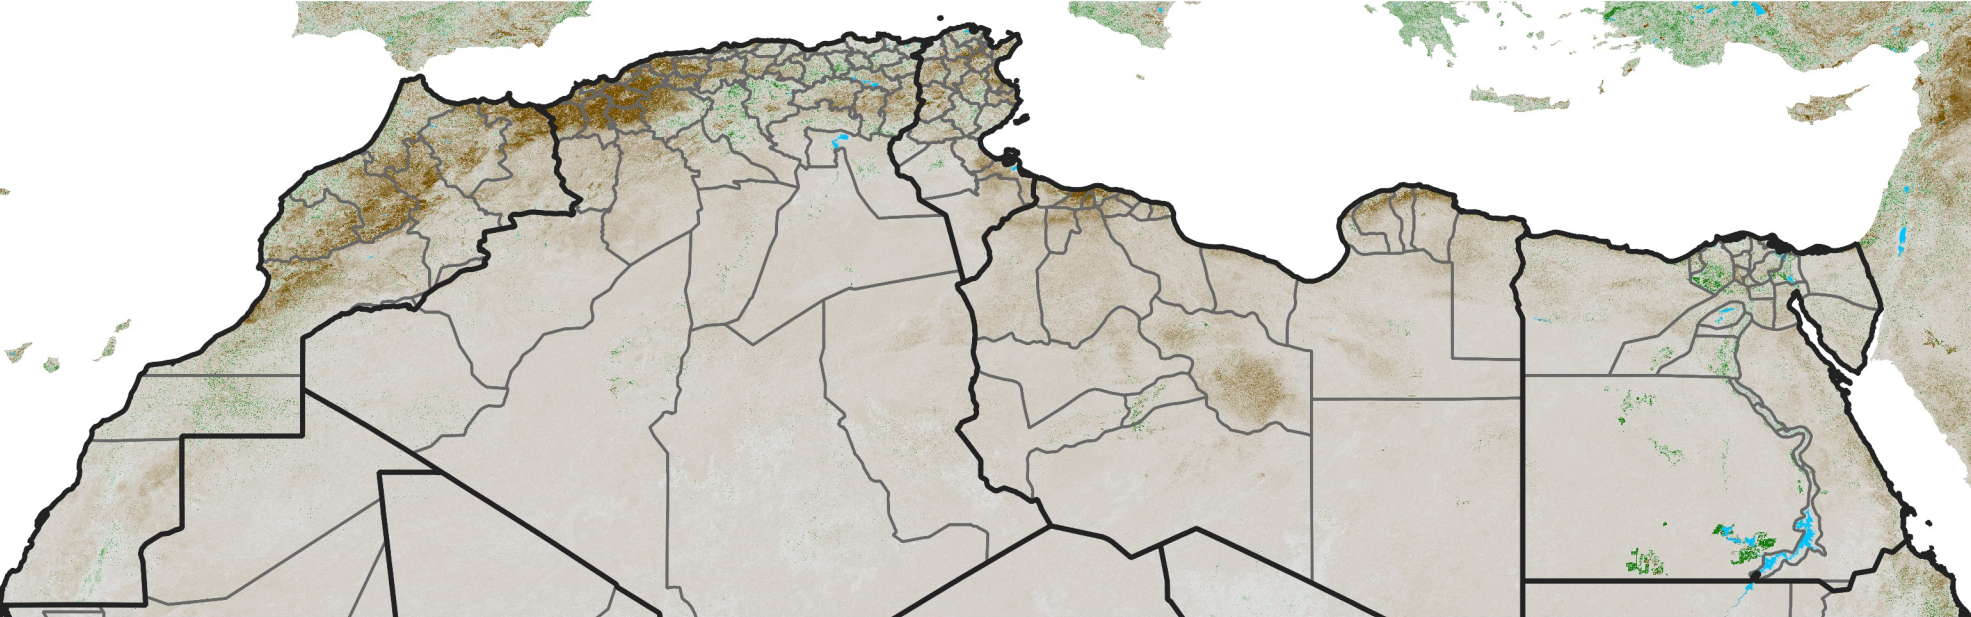

North Africa NDVI Anomaly

2025 minus Mean (2012 - 2021)

Period 72 / Dec 21 - 31, 2025

NDVI Anomaly

< -0.3 -0.2 -0.1 -0.05 0.05 0.1 0.2 >0.3

Negative

No Difference

Positive