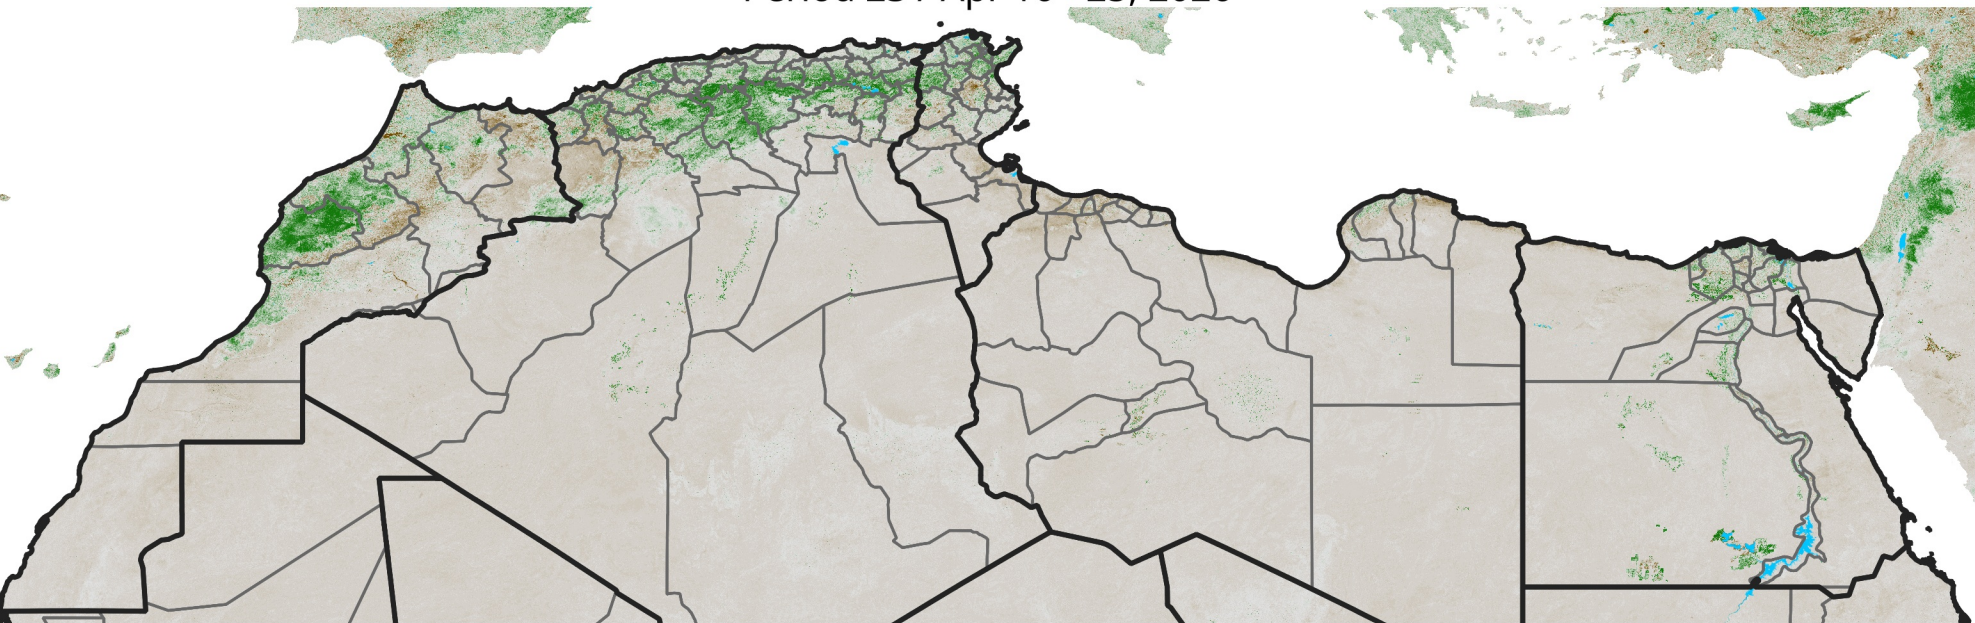

North Africa NDVI Anomaly

2026 minus Mean (2012 - 2021)

Period 23 / Apr 16 - 25, 2026

NDVI Anomaly

< -0.3 -0.2 -0.1 -0.05 0.05 0.1 0.2 >0.3

Negative

No Difference

Positive