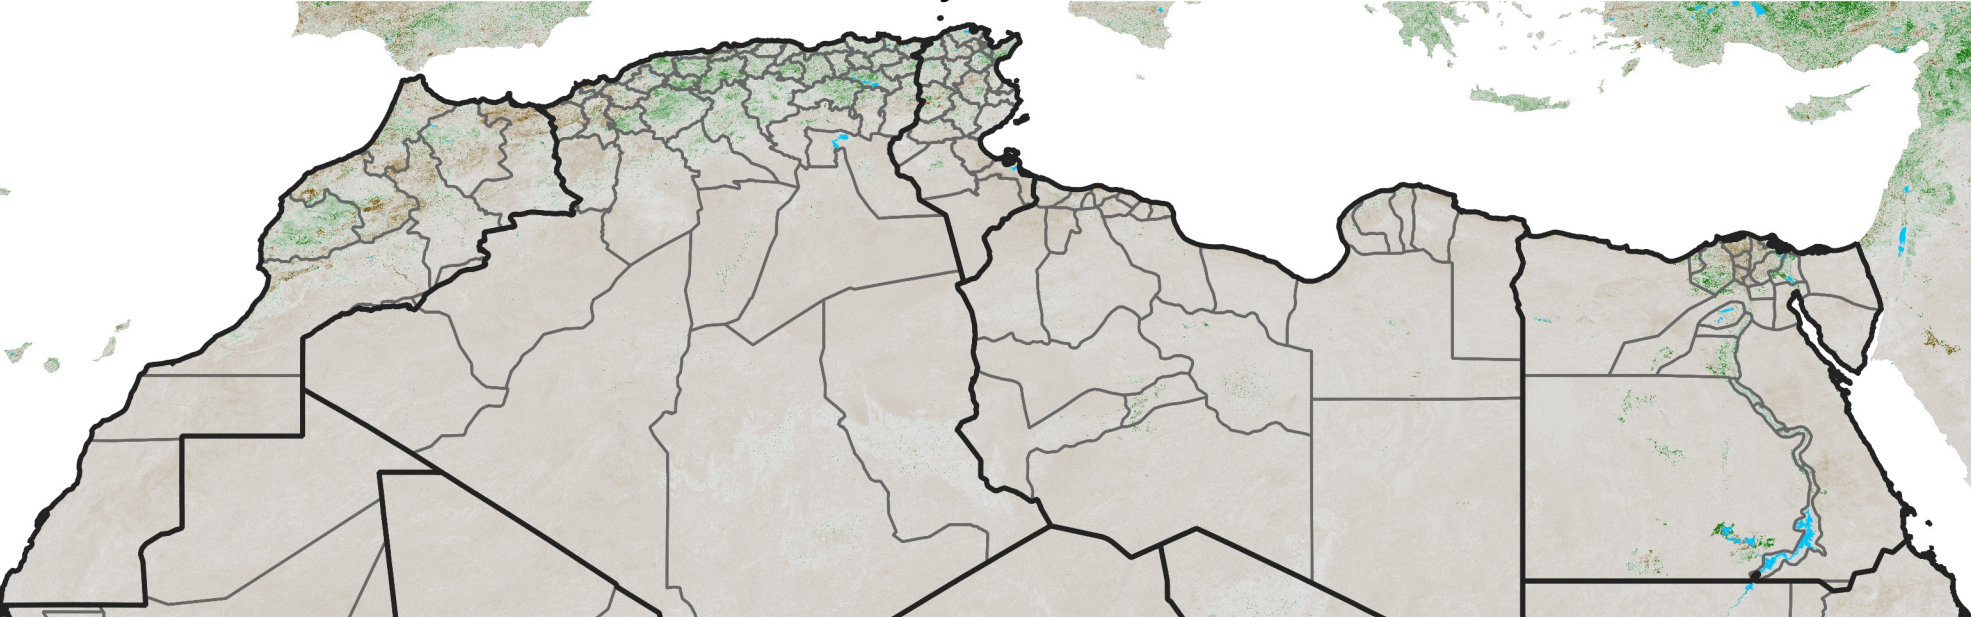

North Africa NDVI Anomaly

2026 minus Mean (2012 - 2021)

Period 33 / Jun 06 - 15, 2026

NDVI Anomaly

< -0.3 -0.2 -0.1 -0.05 0.05 0.1 0.2 >0.3

Negative

No Difference

Positive