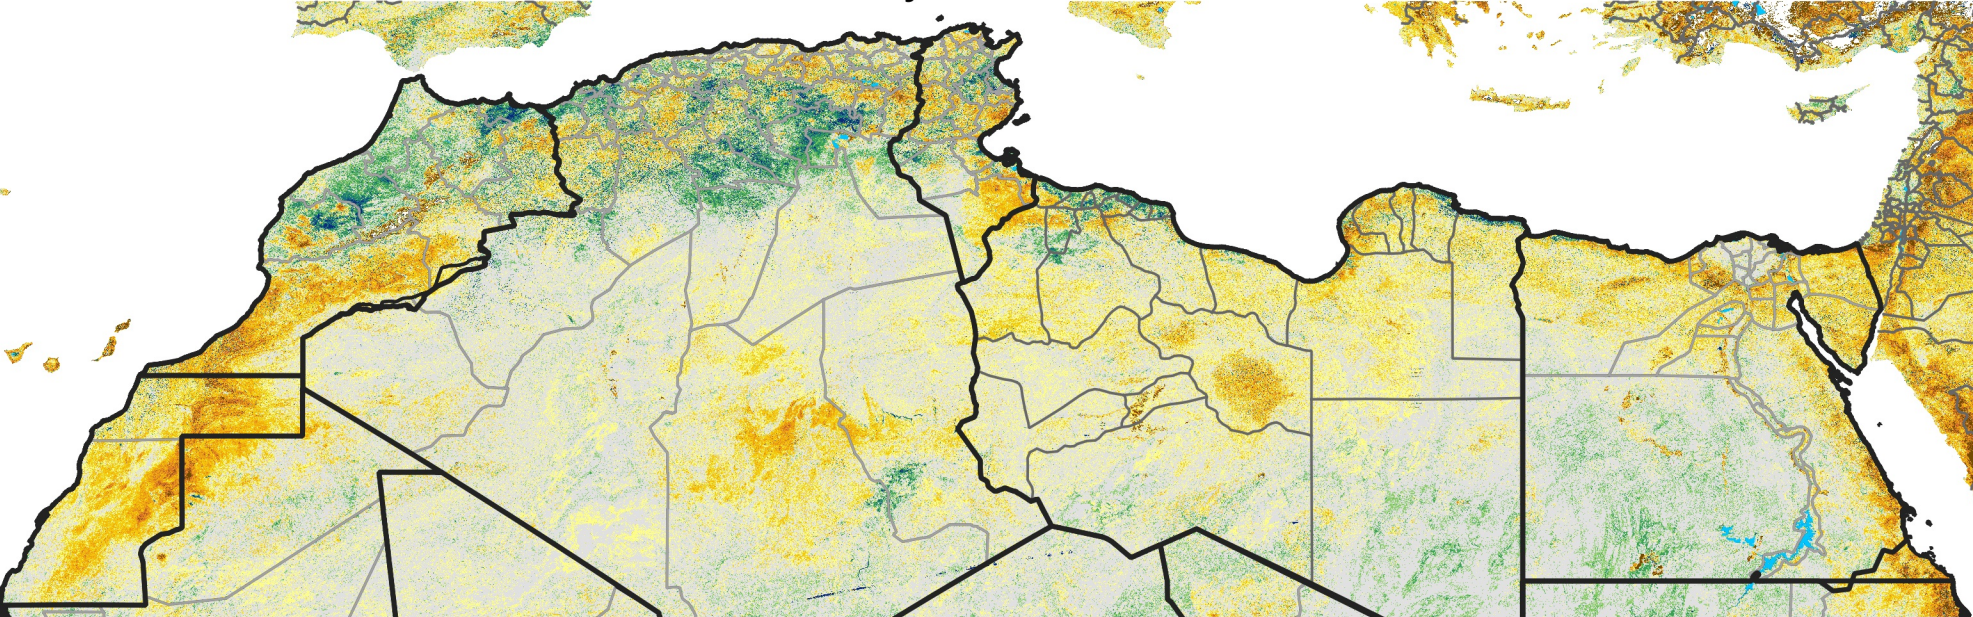

North Africa Percent of Mean NDVI

2012 / Mean (2012 - 2021)
Period 07 / Jan 26 - Feb 05, 2012

Percent of Normal