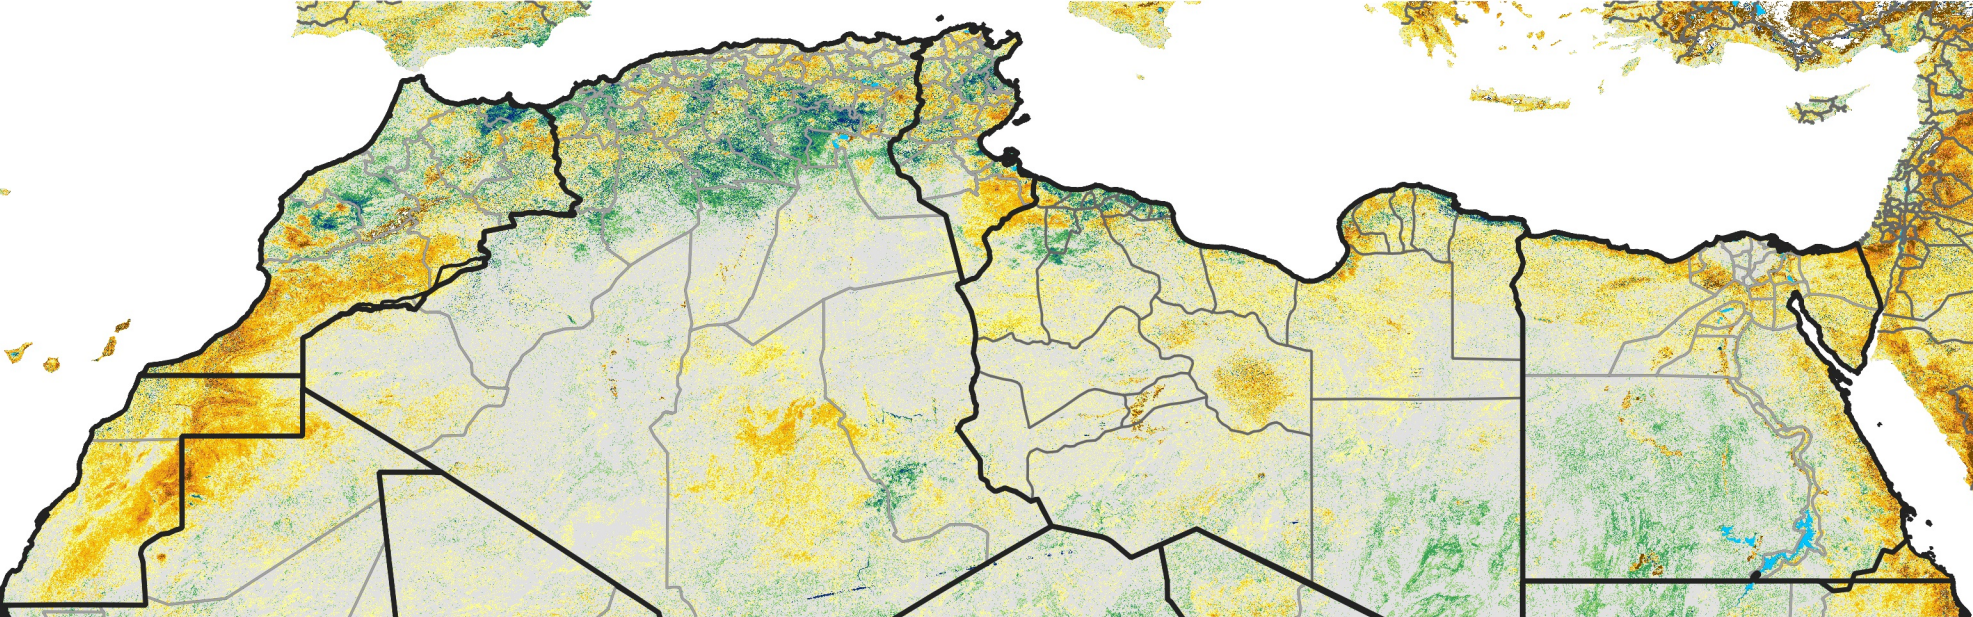

North Africa Percent of Mean NDVI

2012 / Mean (2012 - 2021)
Period 09 / Feb 06 - 15, 2012

Percent of Normal