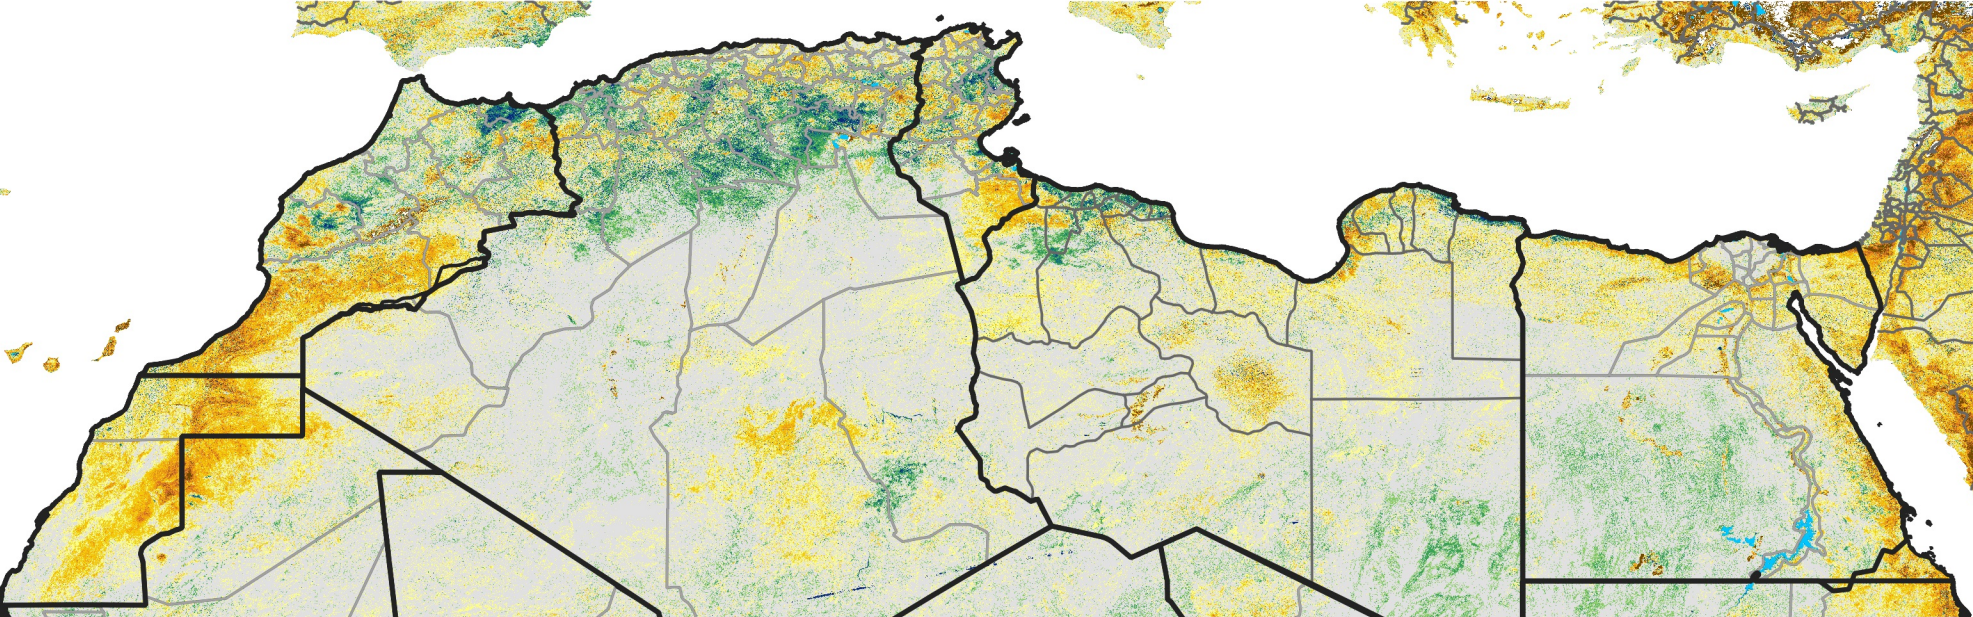

North Africa Percent of Mean NDVI

2012 / Mean (2012 - 2021)
Period 10 / Feb 11 - 20, 2012

Percent of Normal