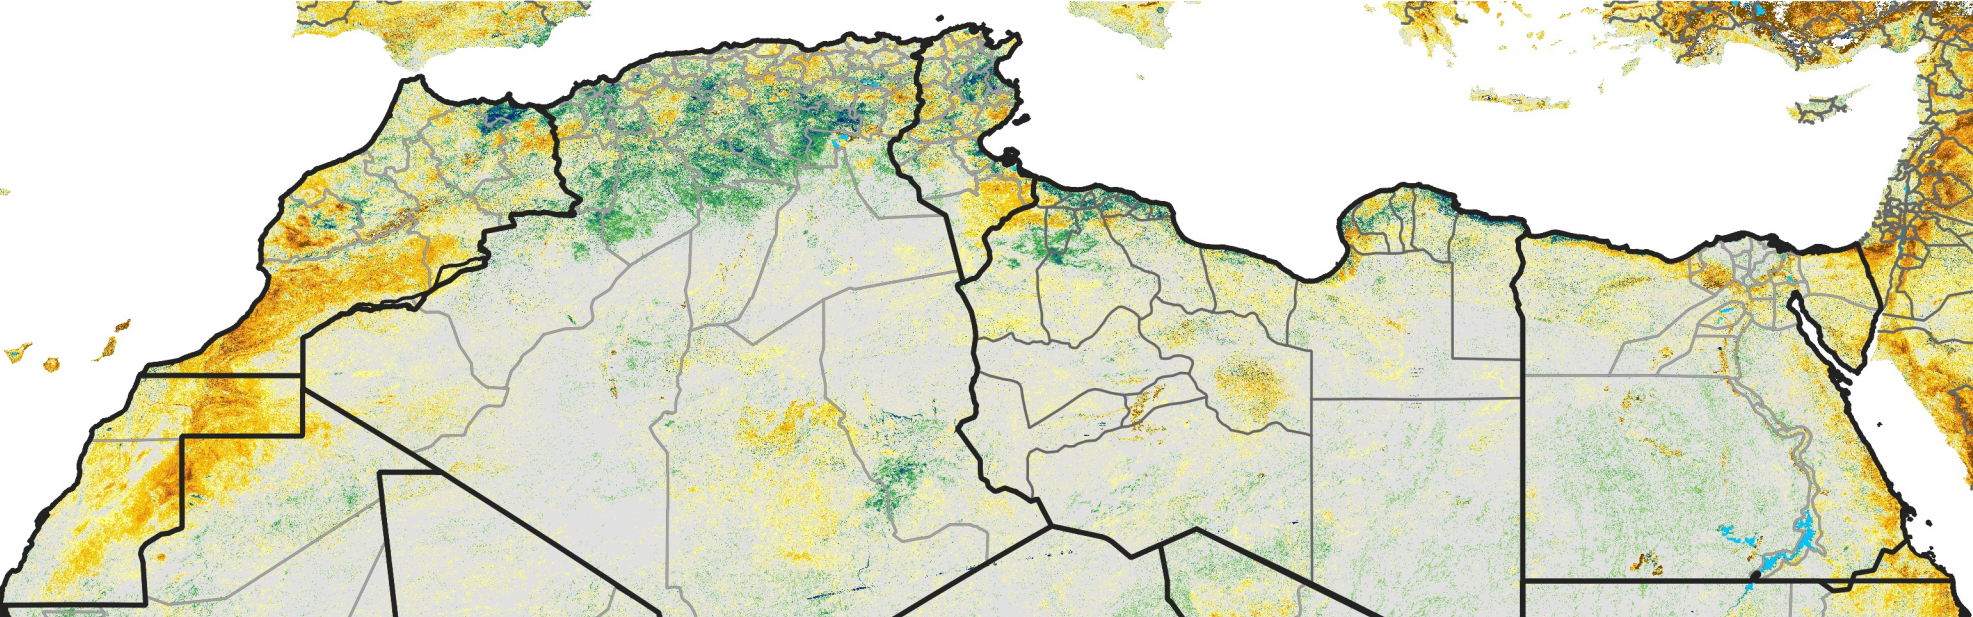

North Africa Percent of Mean NDVI

2012 / Mean (2012 - 2021)
Period 12 / Feb 21 - 29, 2012

Percent of Normal