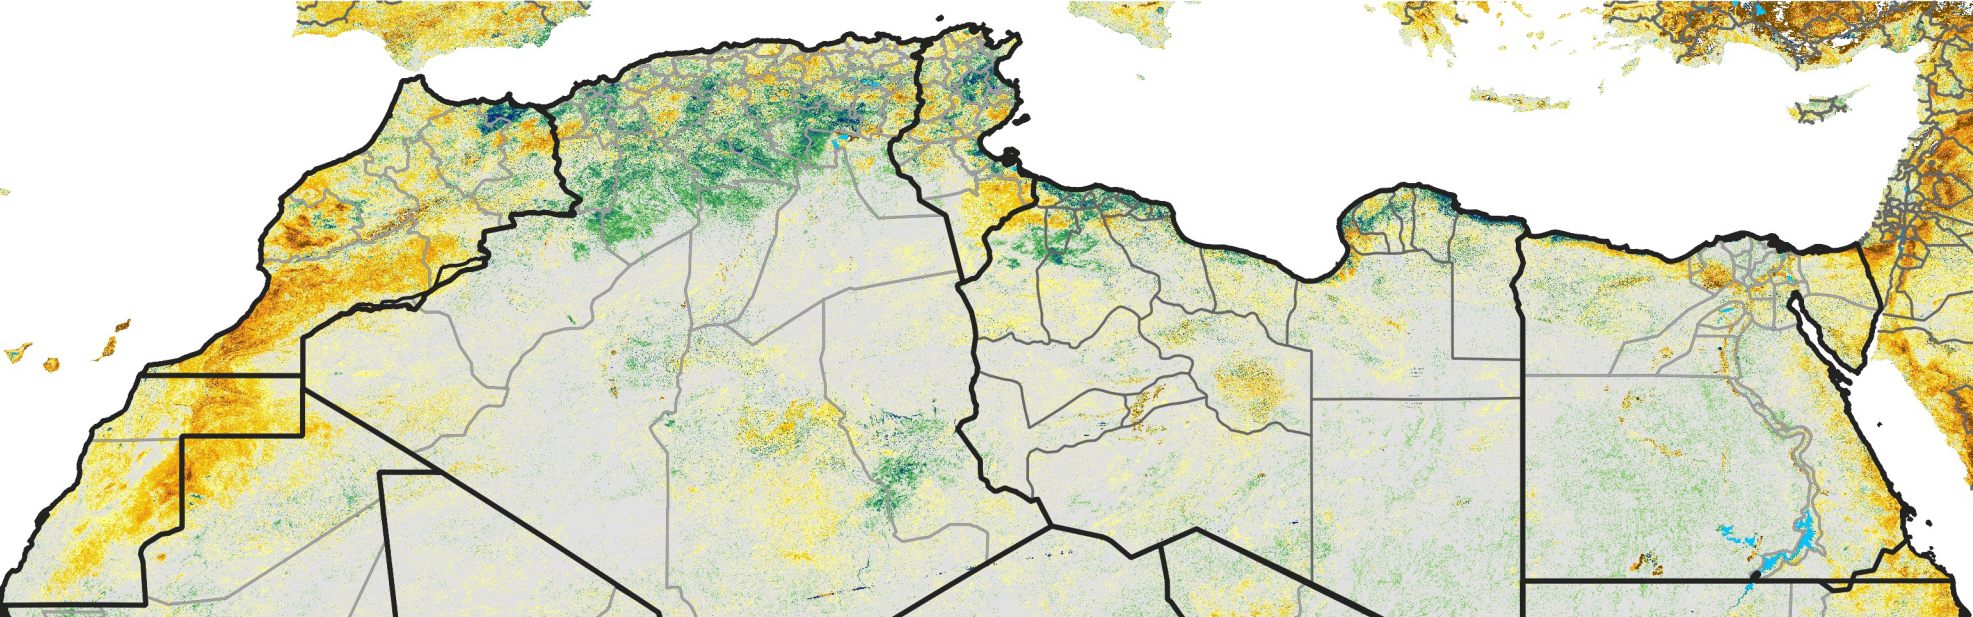

# North Africa Percent of Mean NDVI

2012 / Mean (2012 - 2021)  
Period 13 / Feb 26 - Mar 05, 2012