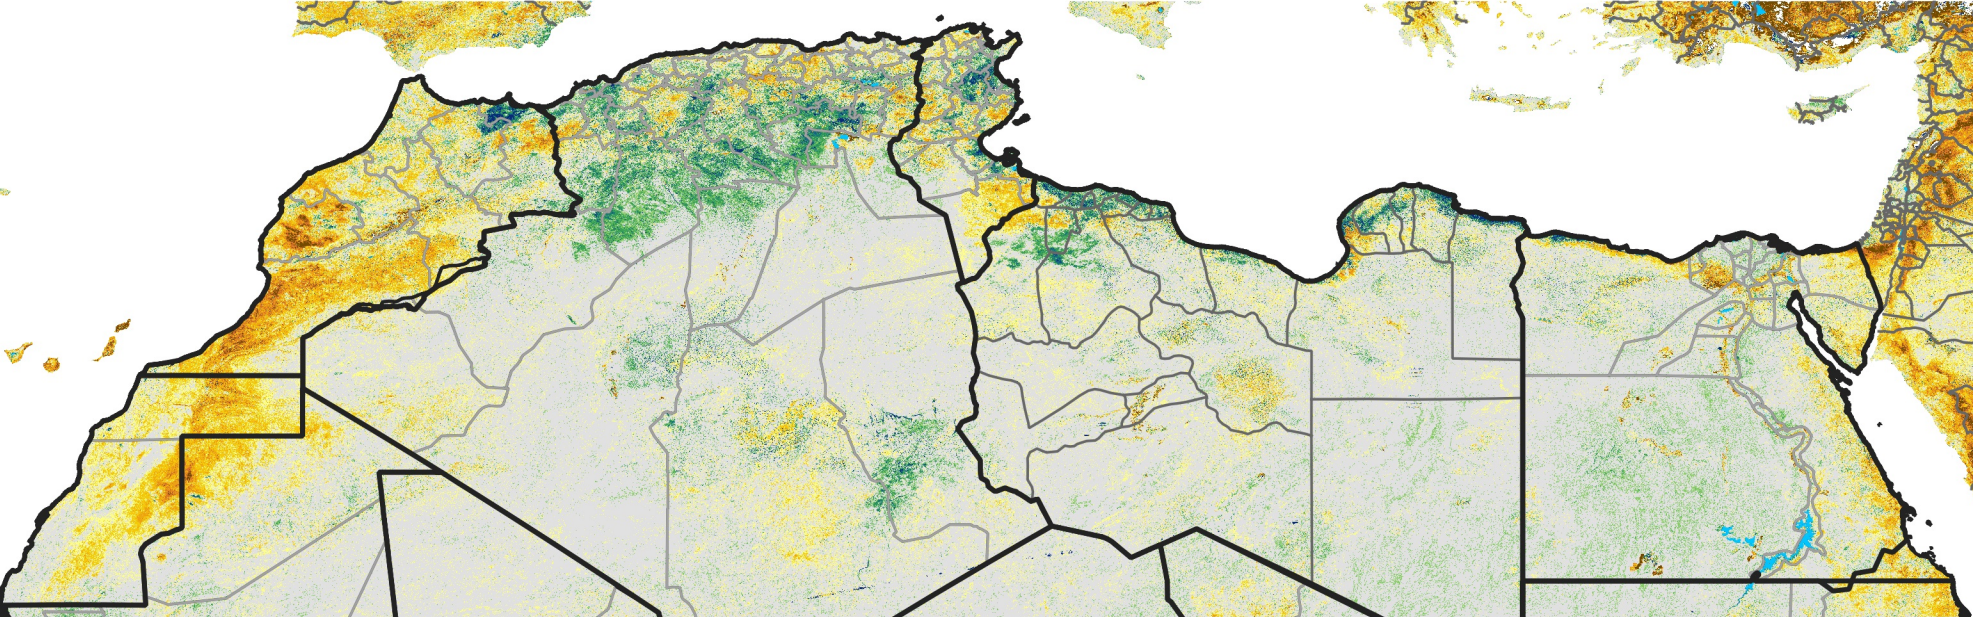

North Africa Percent of Mean NDVI

2012 / Mean (2012 - 2021)
Period 14 / Mar 01 - 10, 2012

Percent of Normal