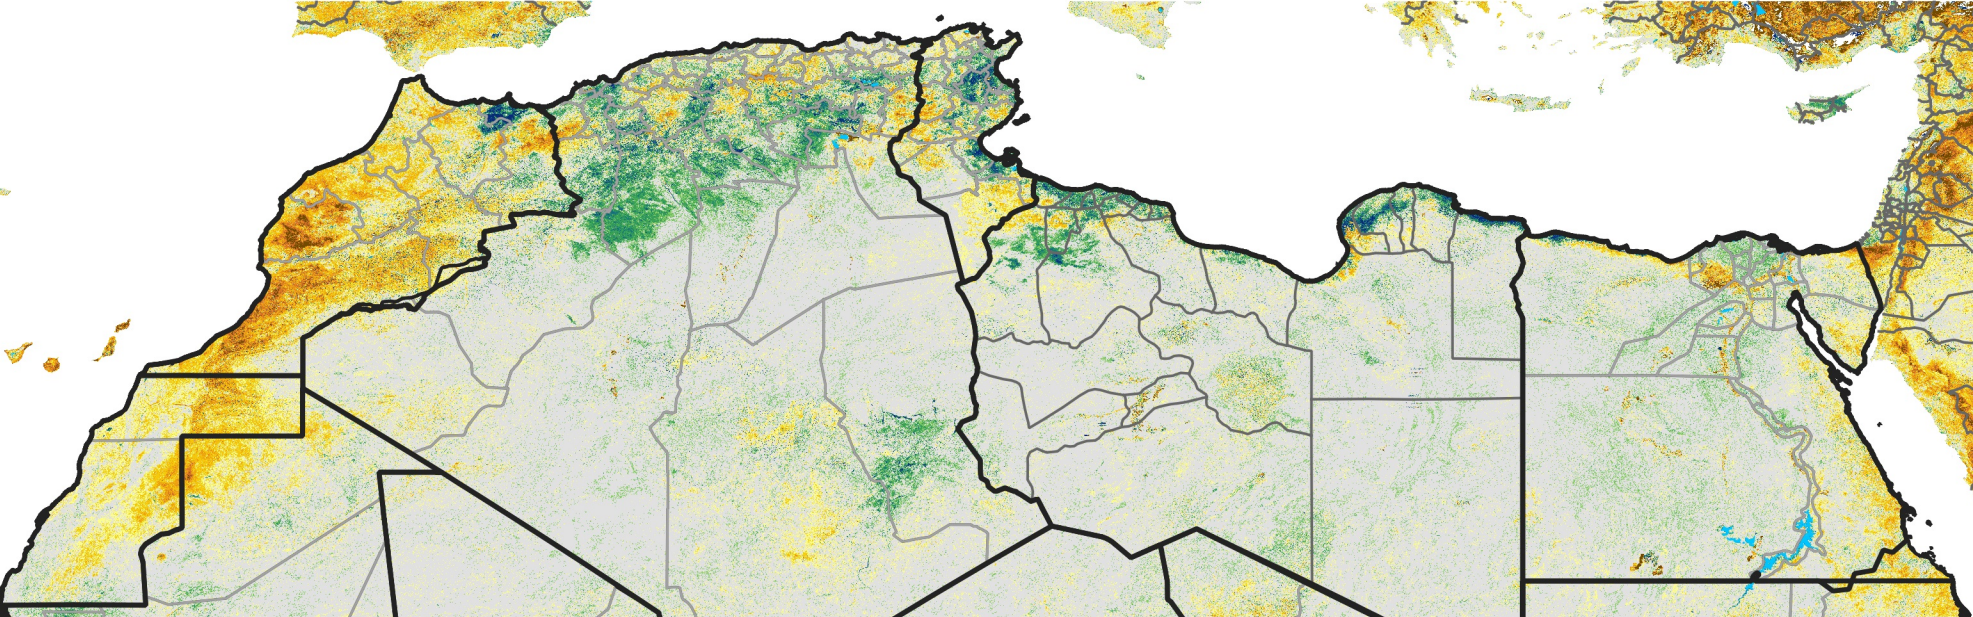

North Africa Percent of Mean NDVI

2012 / Mean (2012 - 2021)
Period 17 / Mar 16 - 25, 2012

Percent of Normal