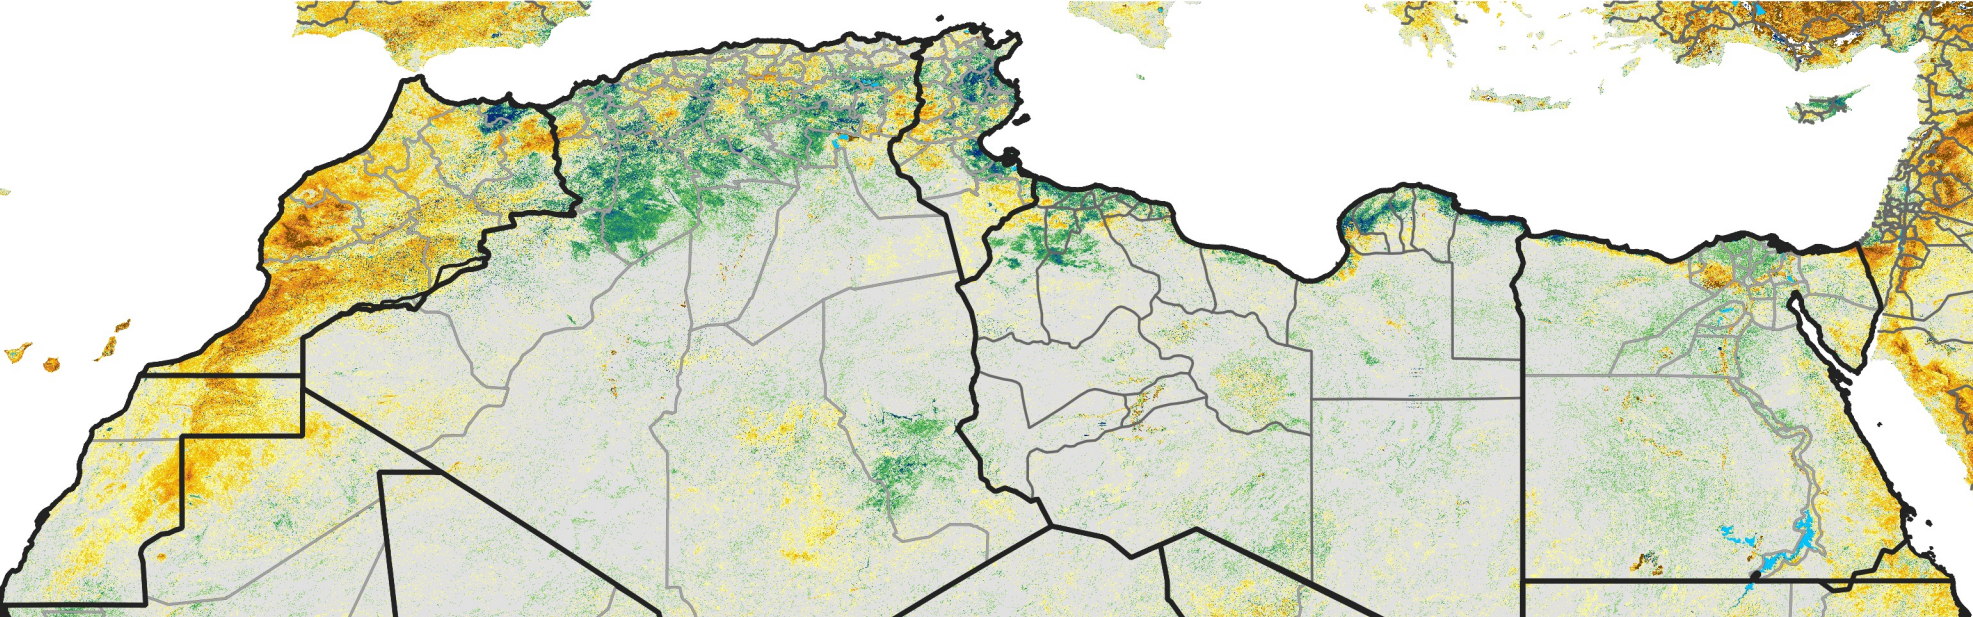

North Africa Percent of Mean NDVI

2012 / Mean (2012 - 2021)
Period 18 / Mar 21 - 31, 2012

Percent of Normal