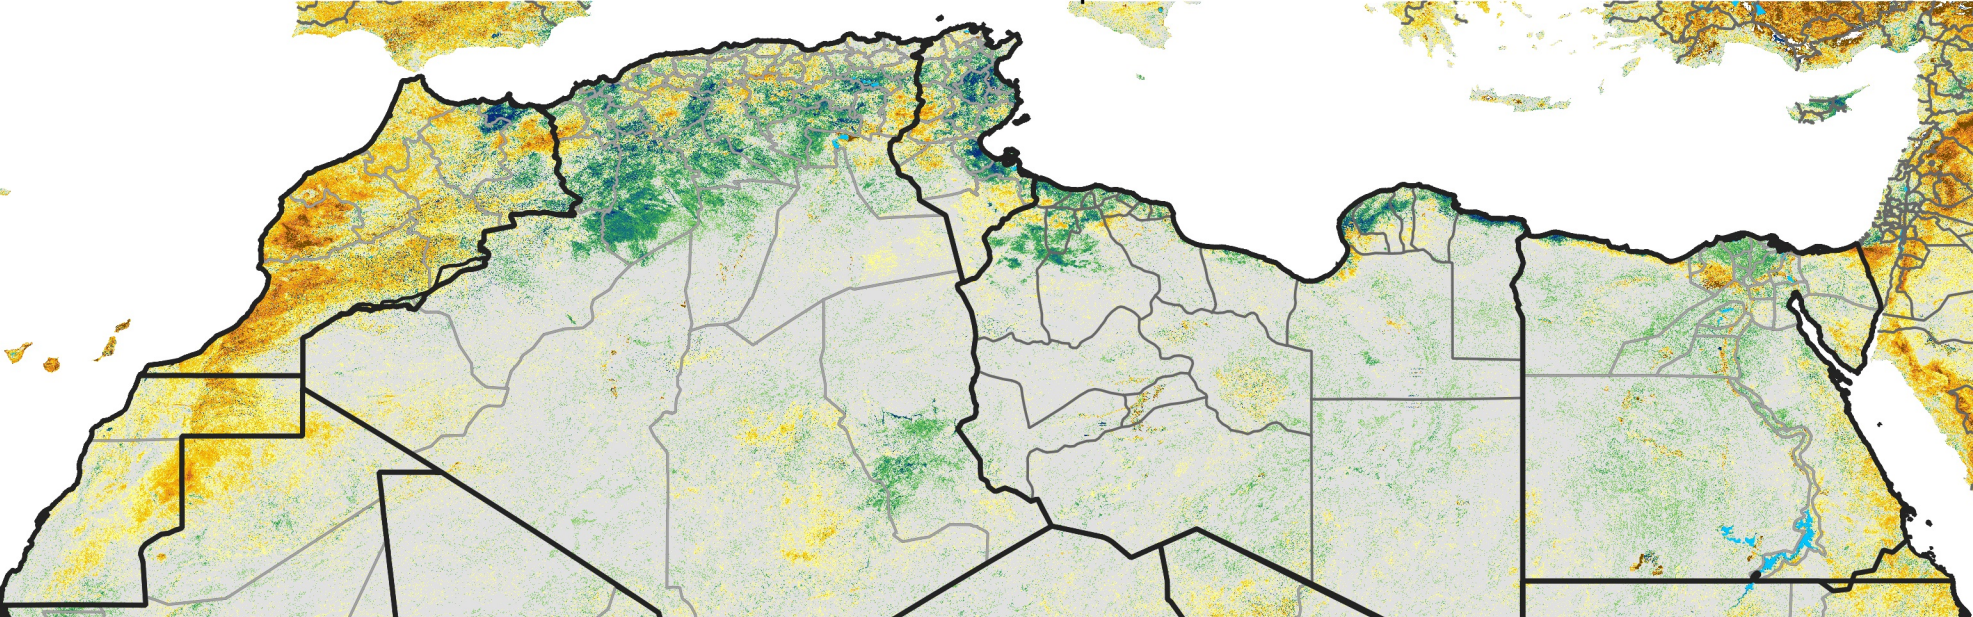

North Africa Percent of Mean NDVI

2012 / Mean (2012 - 2021)
Period 19 / Mar 26 - Apr 05, 2012

Percent of Normal