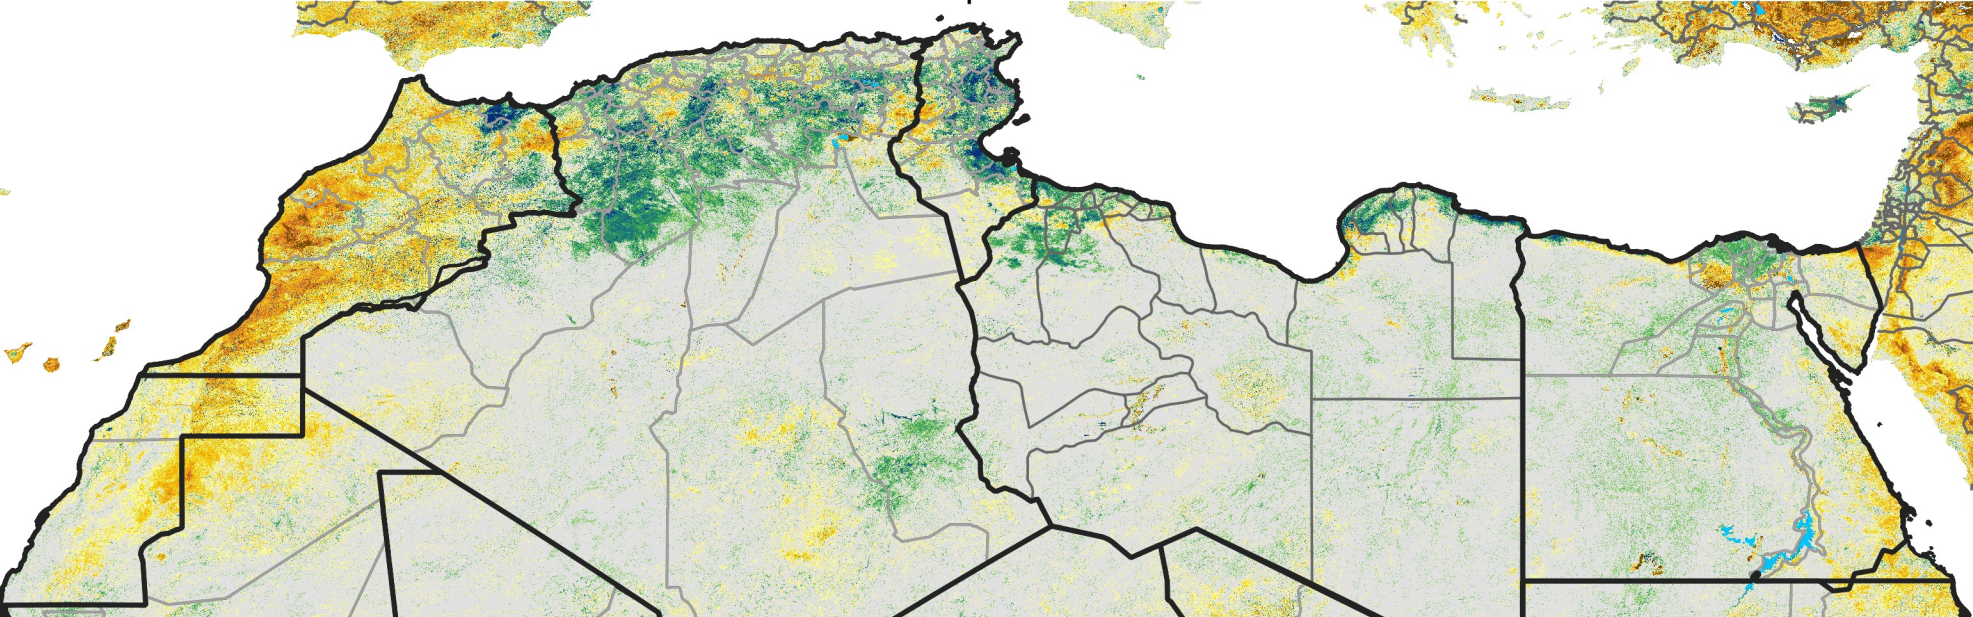

North Africa Percent of Mean NDVI

2012 / Mean (2012 - 2021)
Period 20 / Apr 01 - 10, 2012

Percent of Normal