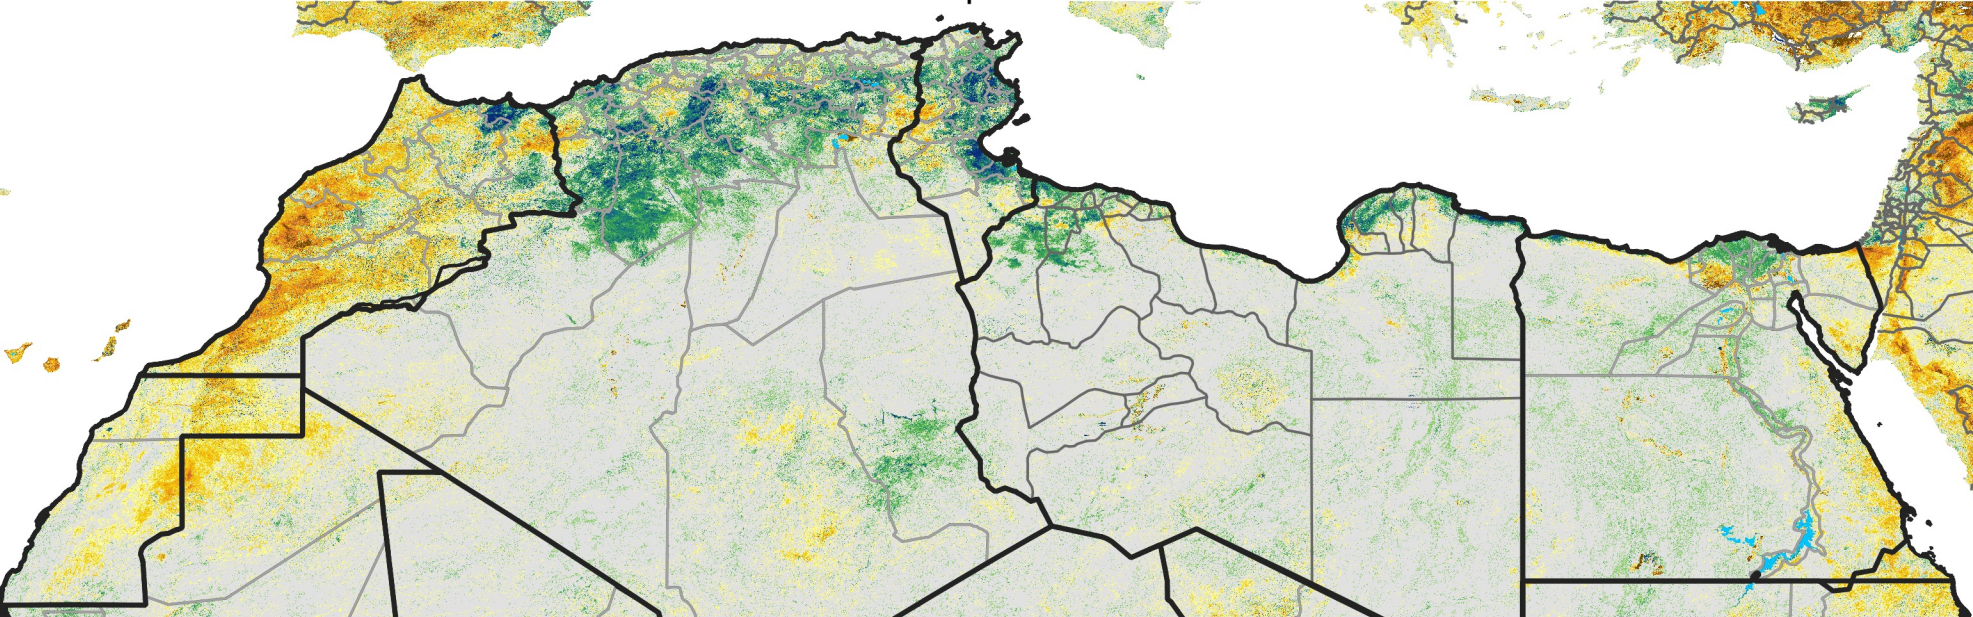

North Africa Percent of Mean NDVI

2012 / Mean (2012 - 2021)
Period 21 / Apr 06 - 15, 2012

Percent of Normal