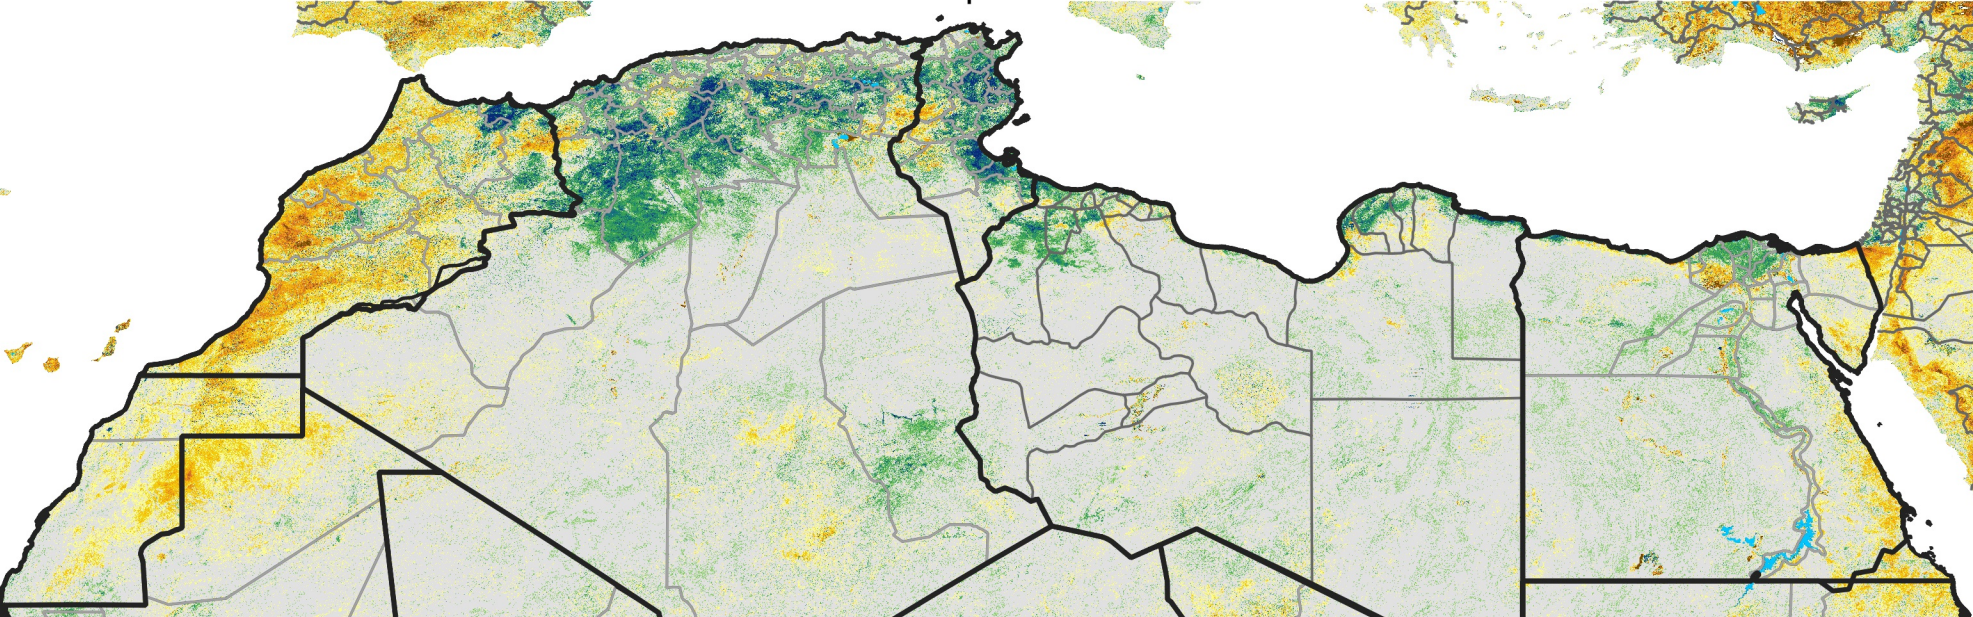

North Africa Percent of Mean NDVI

2012 / Mean (2012 - 2021)
Period 22 / Apr 11 - 20, 2012

Percent of Normal