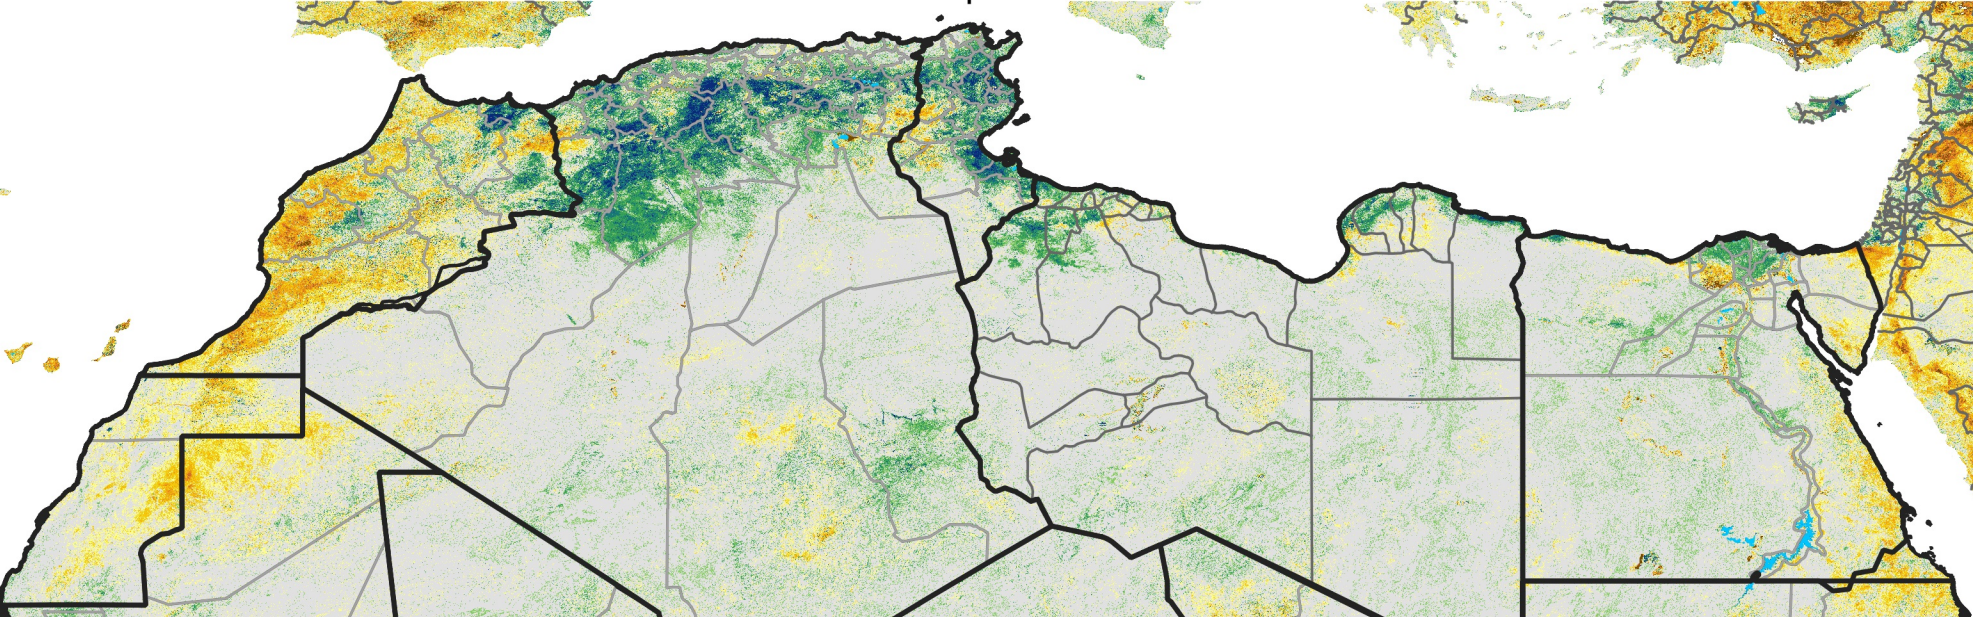

North Africa Percent of Mean NDVI

2012 / Mean (2012 - 2021)
Period 23 / Apr 16 - 25, 2012

Percent of Normal