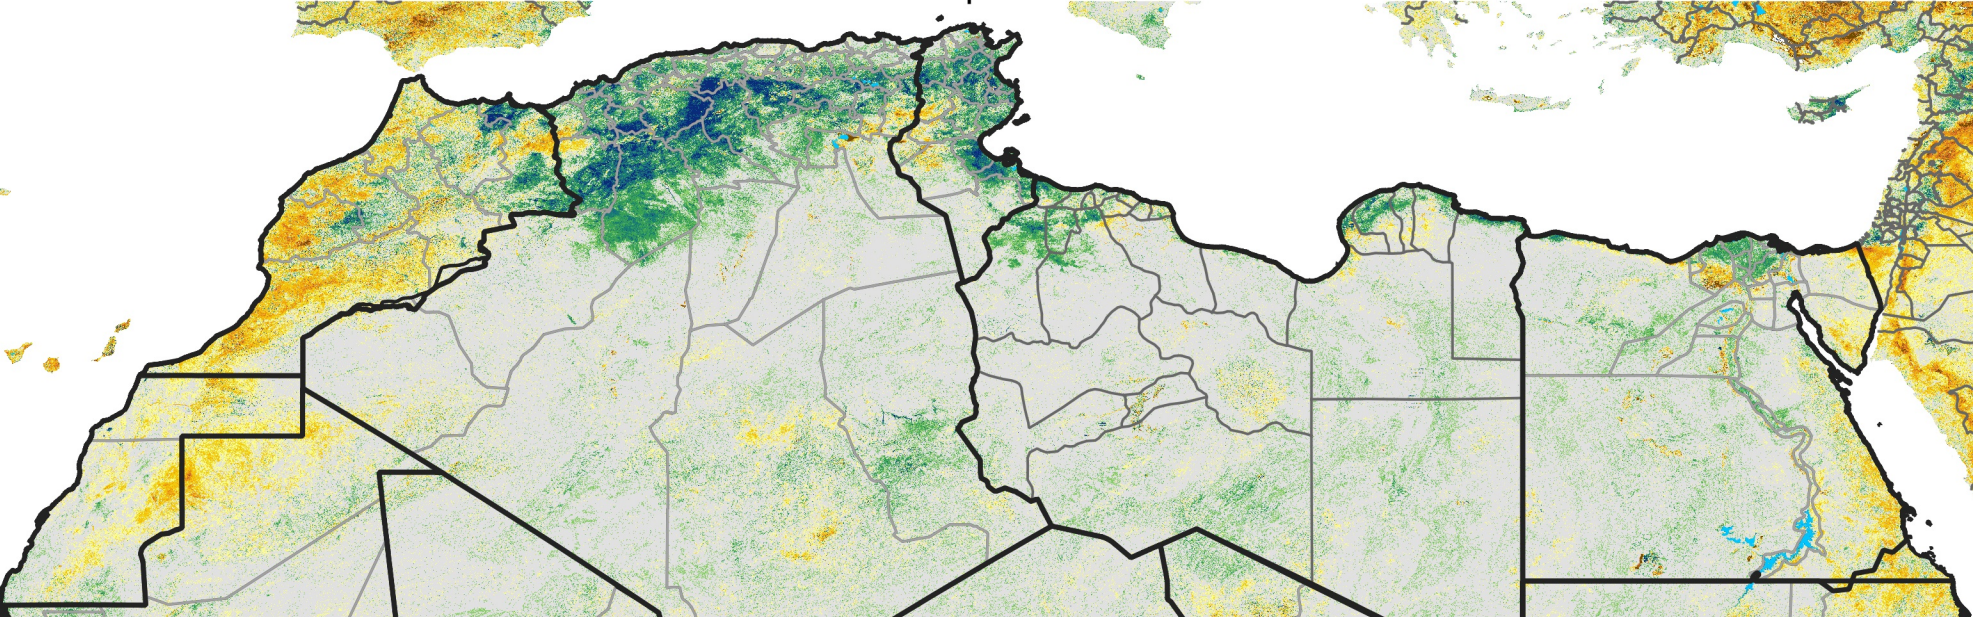

North Africa Percent of Mean NDVI

2012 / Mean (2012 - 2021)
Period 24 / Apr 21 - 30, 2012

Percent of Normal