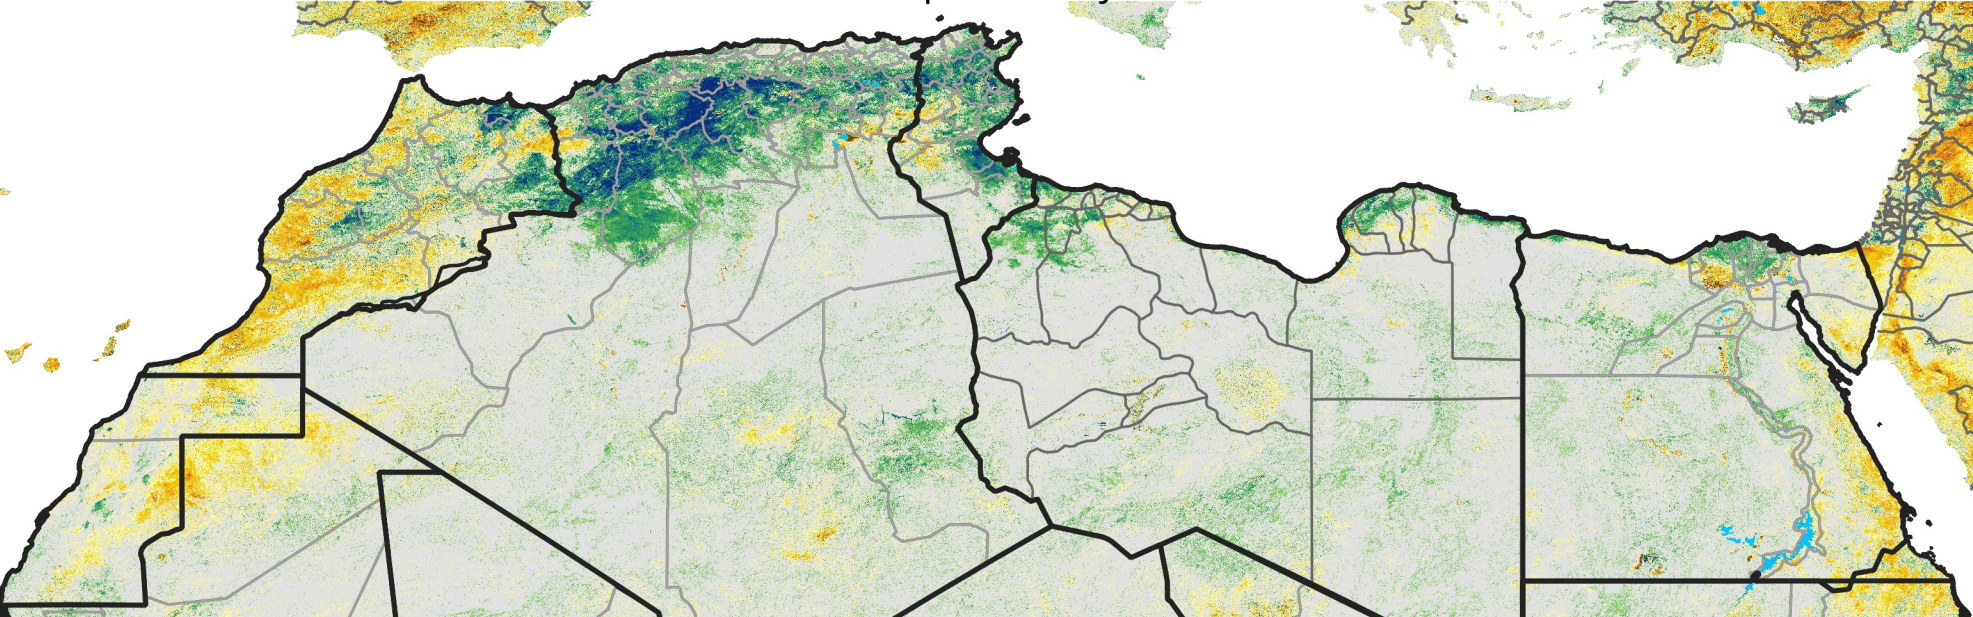

North Africa Percent of Mean NDVI

2012 / Mean (2012 - 2021)
Period 25 / Apr 26 - May 05, 2012

Percent of Normal