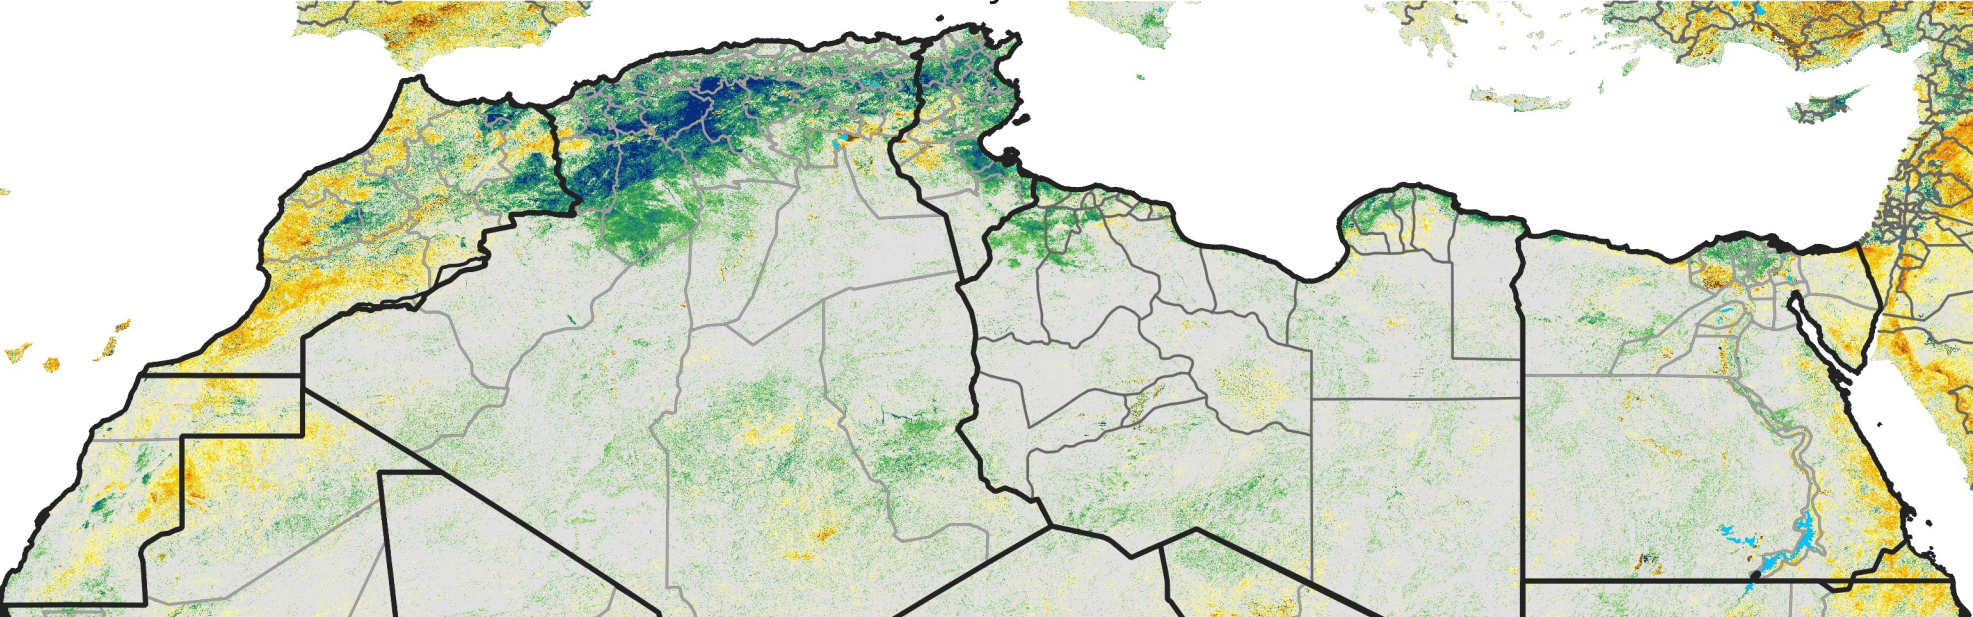

# North Africa Percent of Mean NDVI

2012 / Mean (2012 - 2021)  
Period 26 / May 01 - 10, 2012