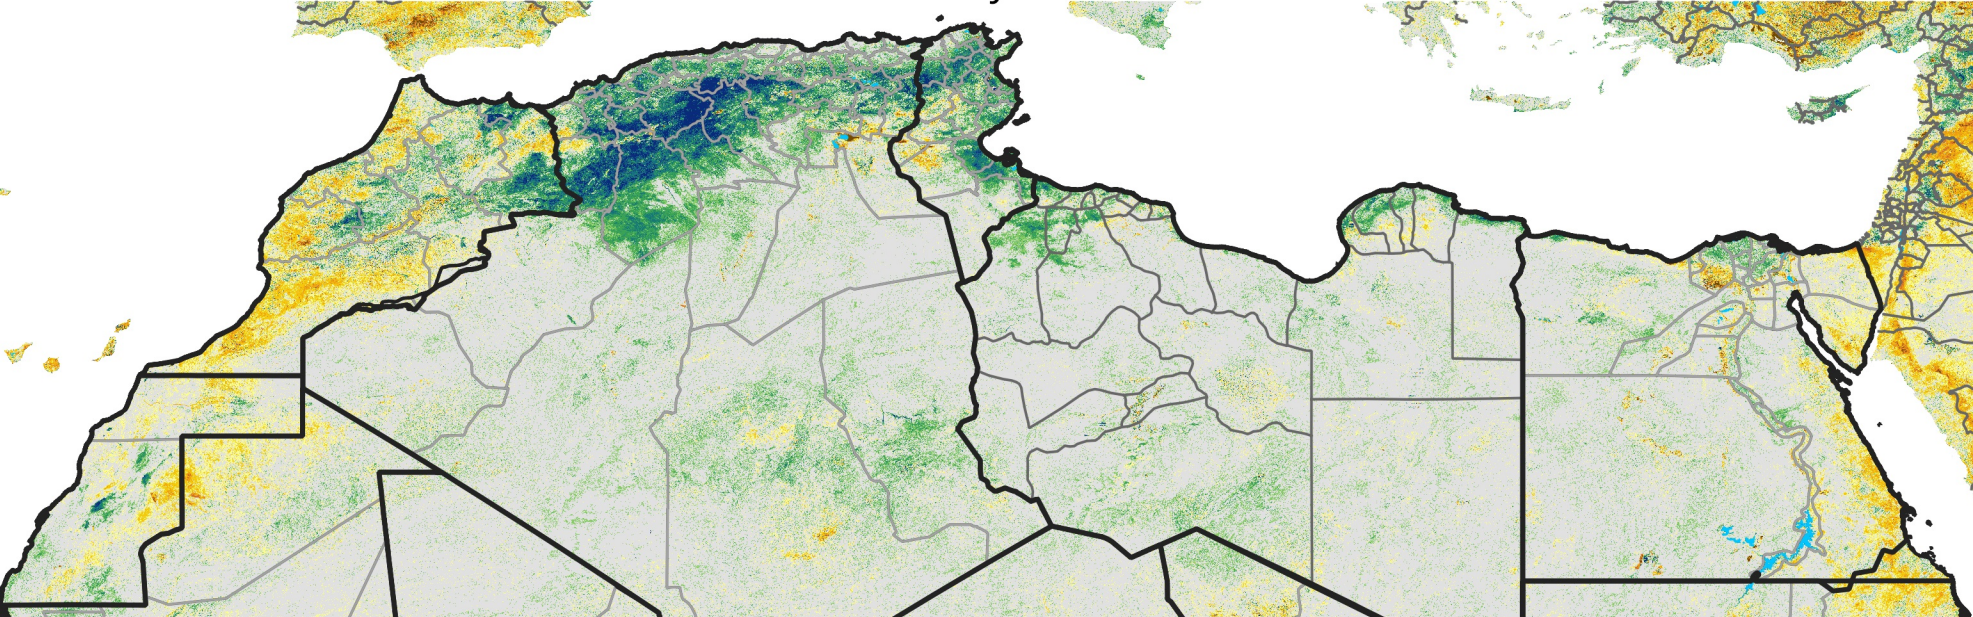

North Africa Percent of Mean NDVI

2012 / Mean (2012 - 2021)
Period 27 / May 06 - 15, 2012

Percent of Normal