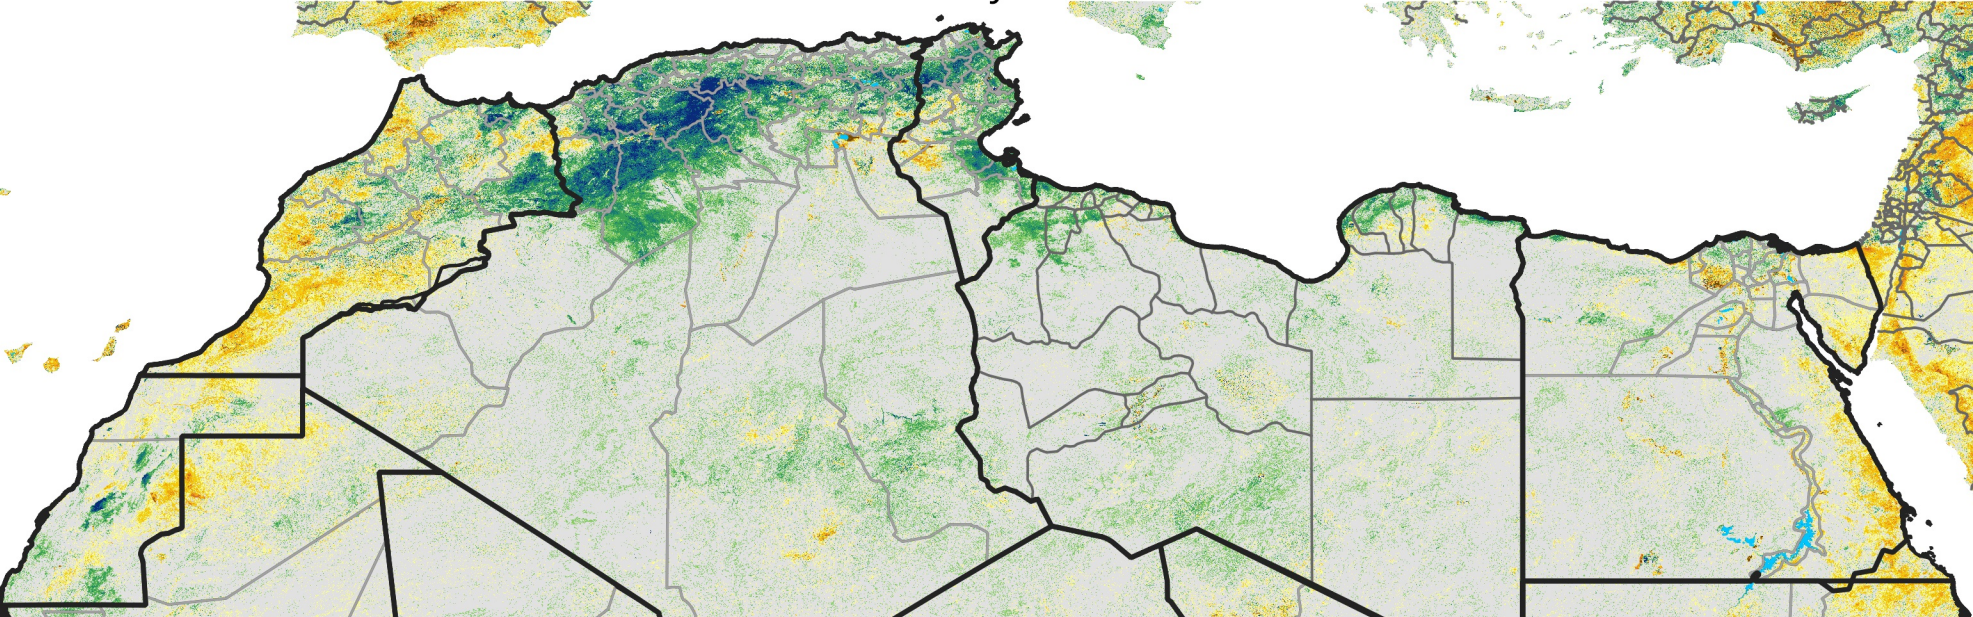

North Africa Percent of Mean NDVI

2012 / Mean (2012 - 2021)
Period 28 / May 11 - 20, 2012

Percent of Normal