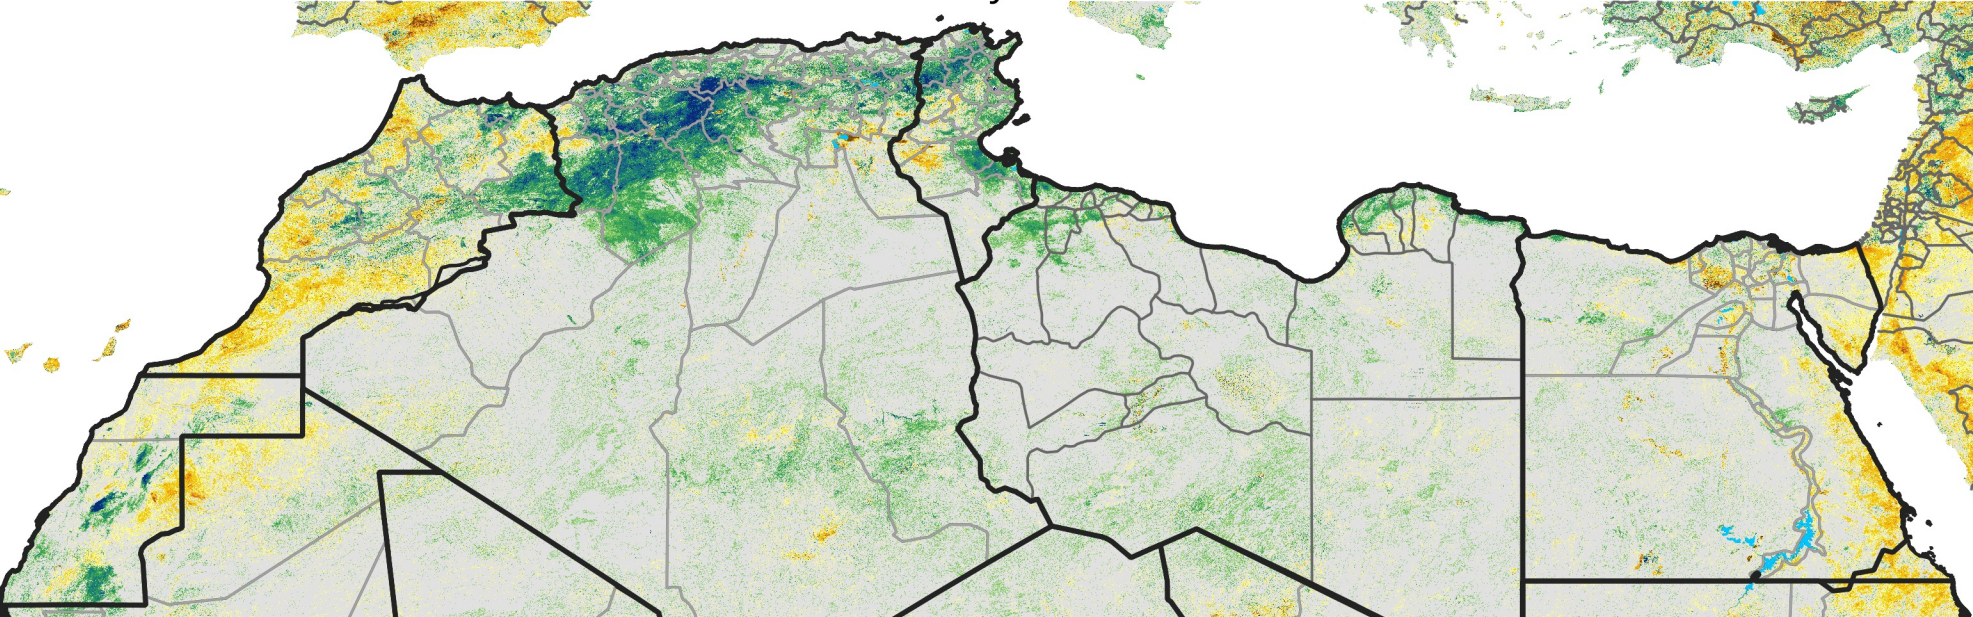

North Africa Percent of Mean NDVI

2012 / Mean (2012 - 2021)
Period 29 / May 16 - 25, 2012

Percent of Normal