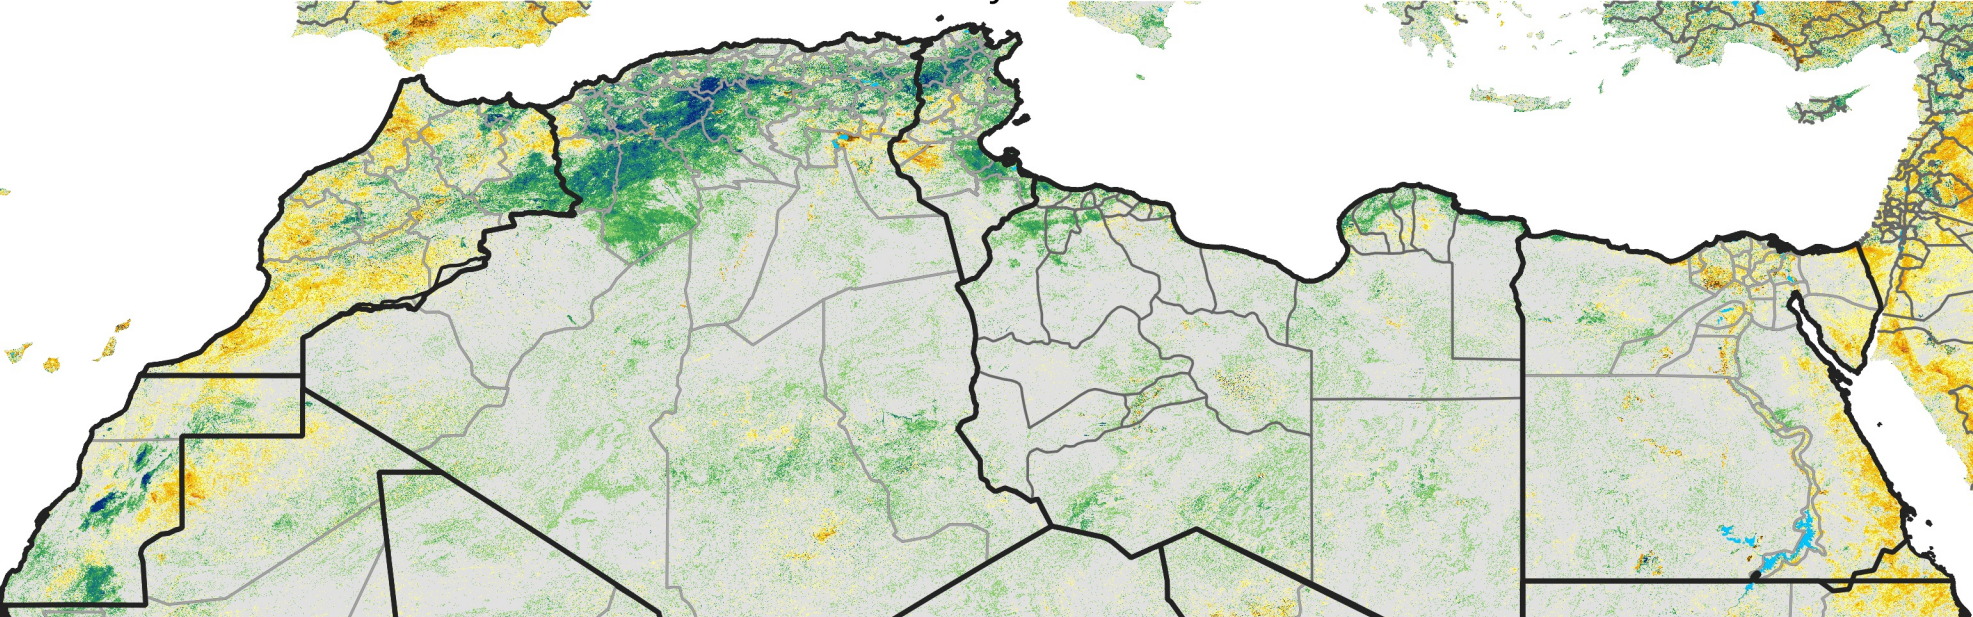

North Africa Percent of Mean NDVI

2012 / Mean (2012 - 2021)
Period 30 / May 21 - 31, 2012

Percent of Normal