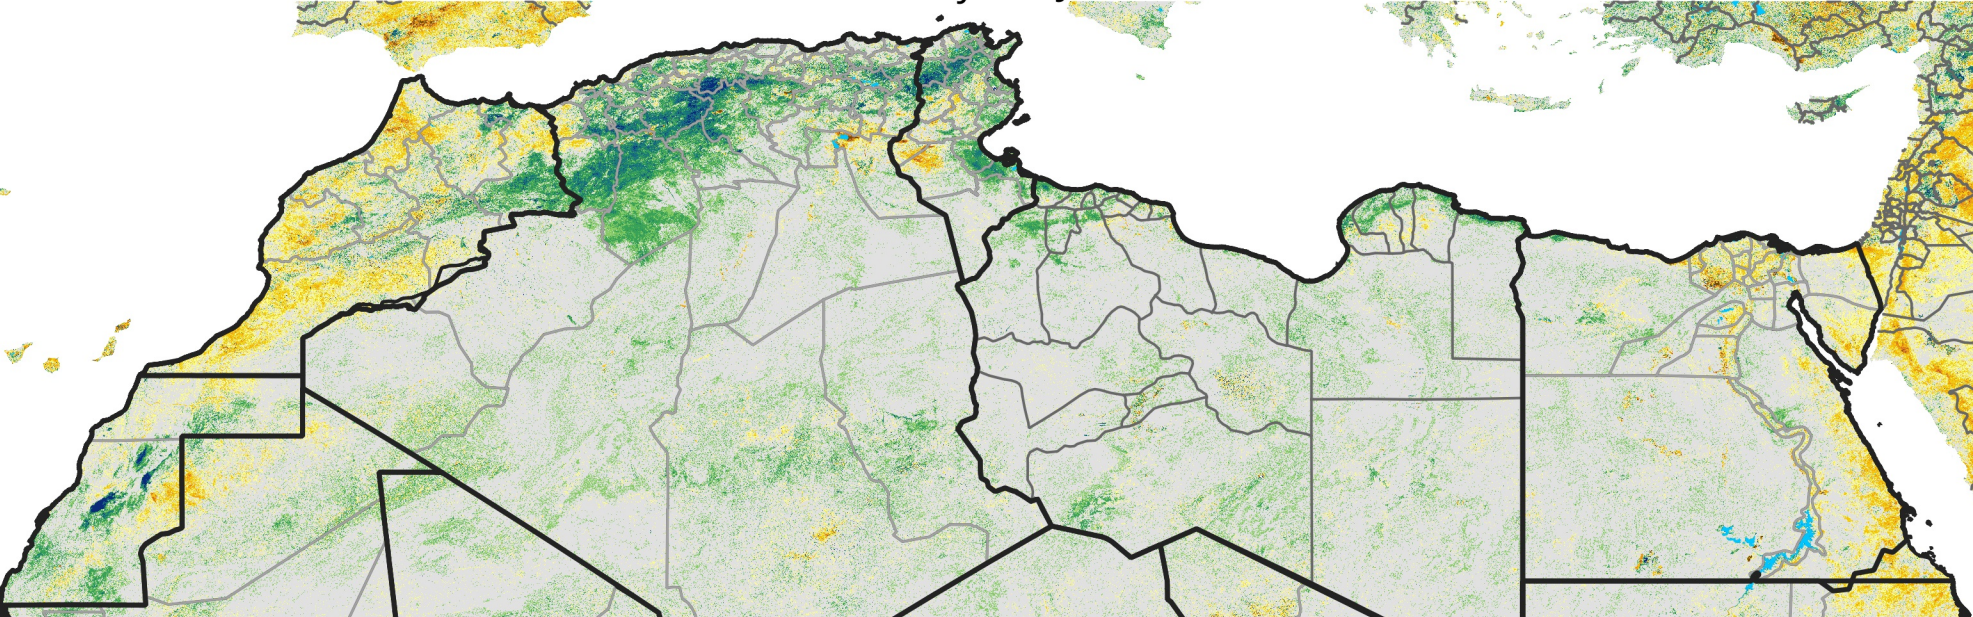

# North Africa Percent of Mean NDVI

2012 / Mean (2012 - 2021)  
Period 31 / May 26 - Jun 05, 2012