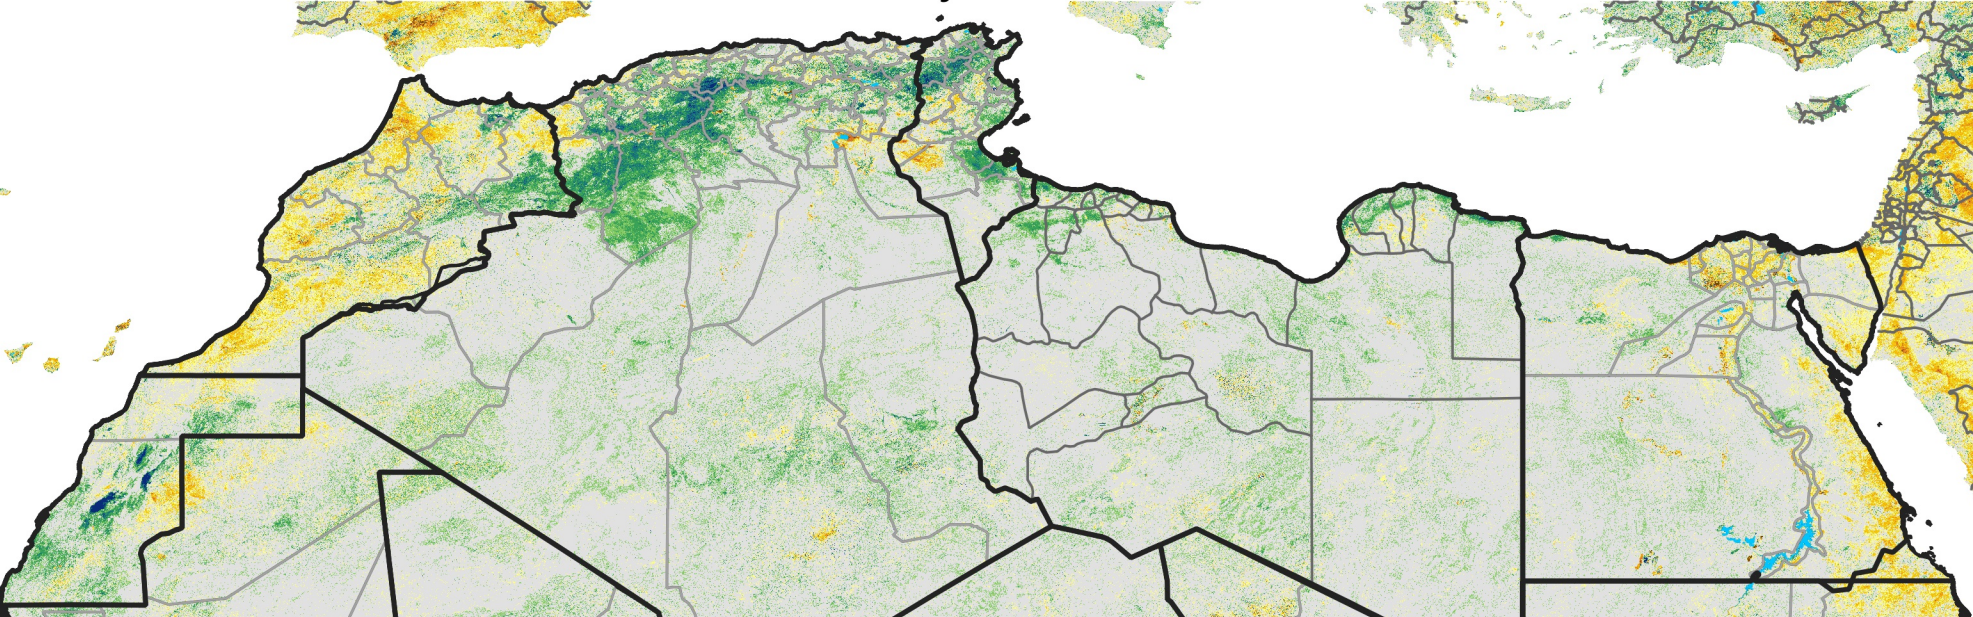

North Africa Percent of Mean NDVI

2012 / Mean (2012 - 2021)

Period 32 / Jun 01 - 10, 2012

Percent of Normal