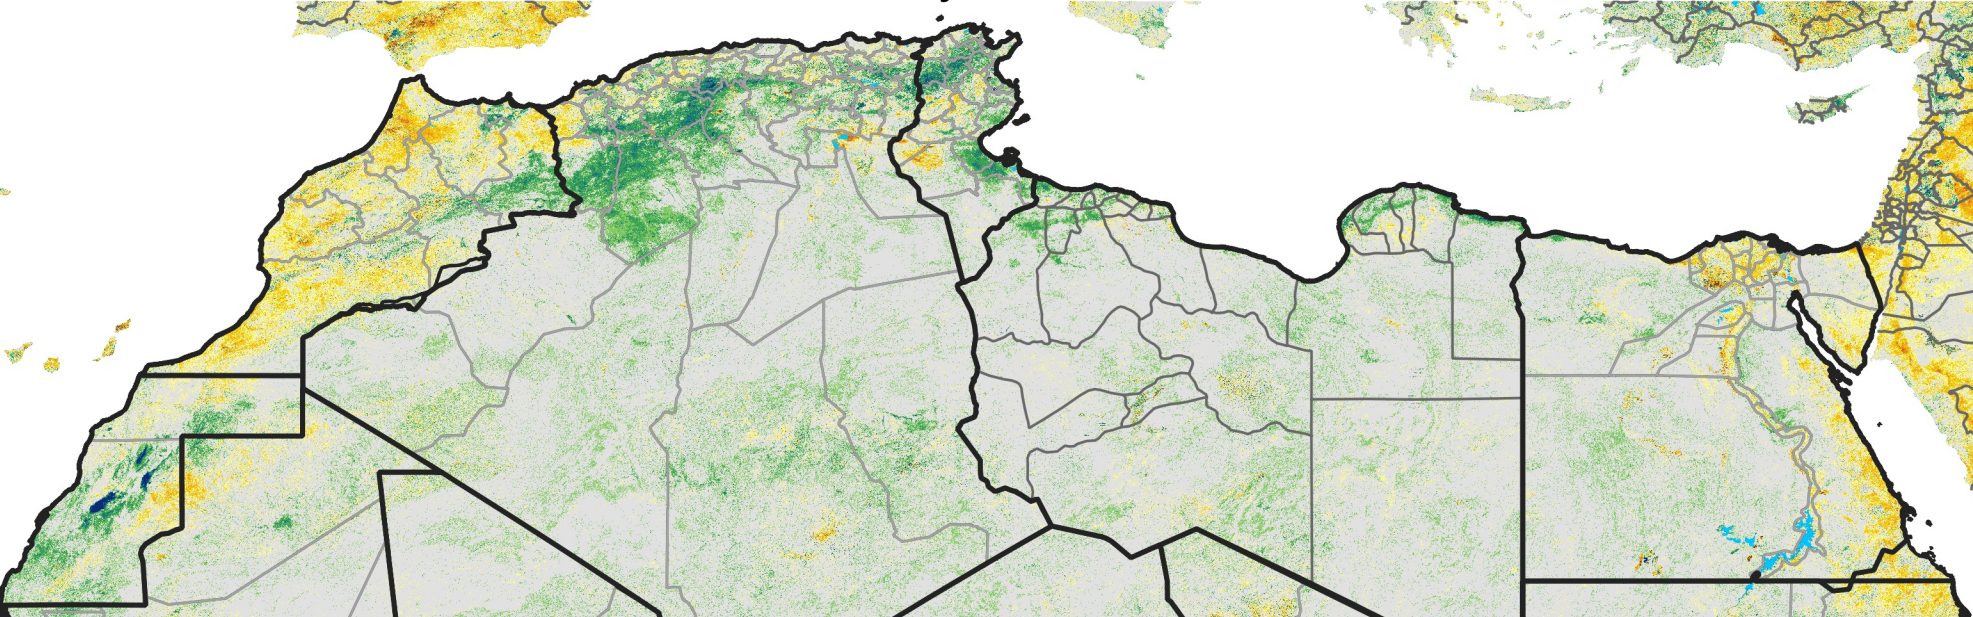

North Africa Percent of Mean NDVI

2012 / Mean (2012 - 2021)

Period 33 / Jun 06 - 15, 2012

Percent of Normal