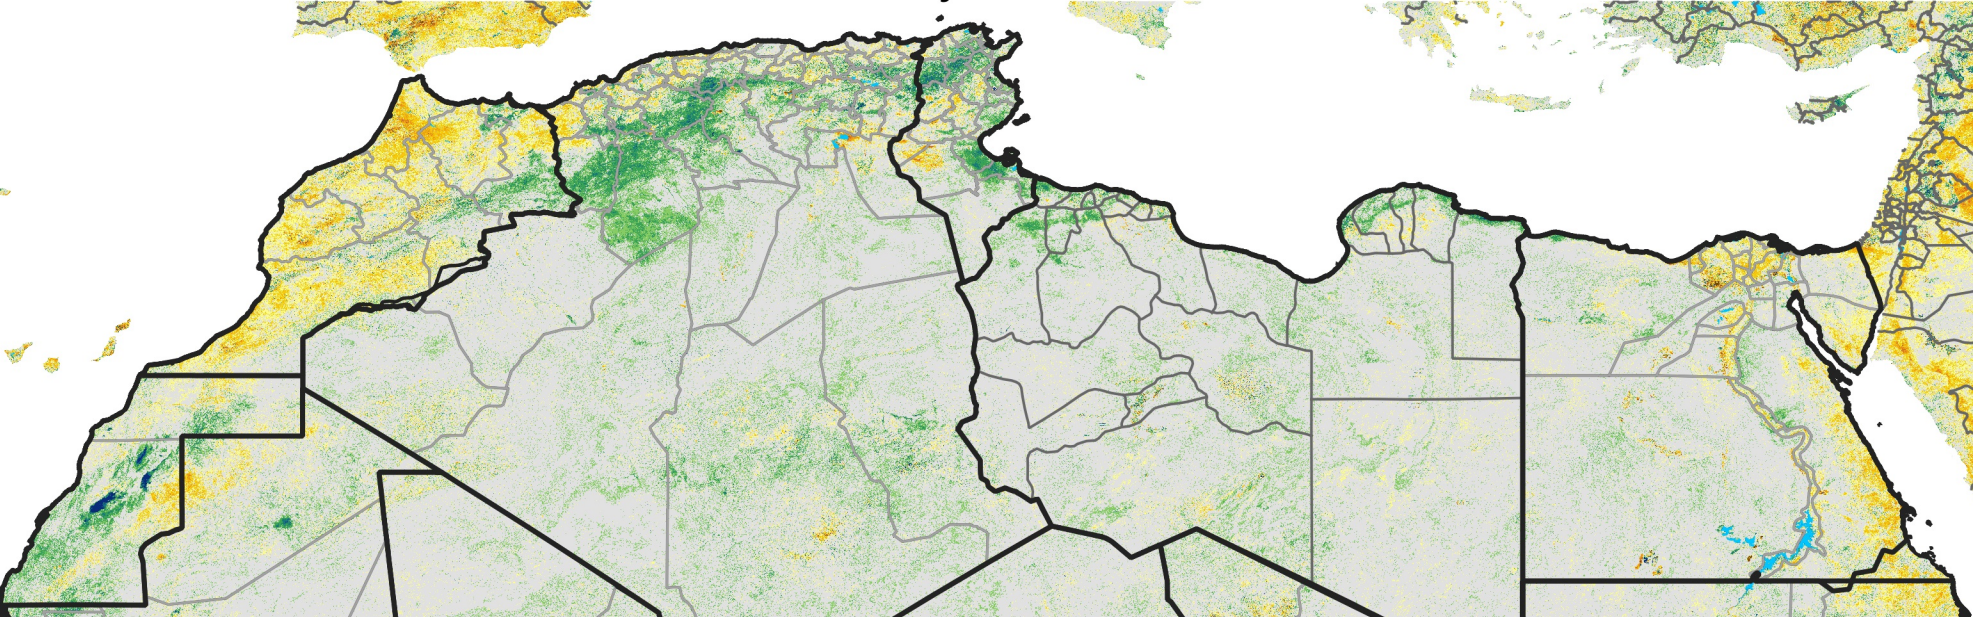

North Africa Percent of Mean NDVI

2012 / Mean (2012 - 2021)

Period 34 / Jun 11 - 20, 2012

Percent of Normal