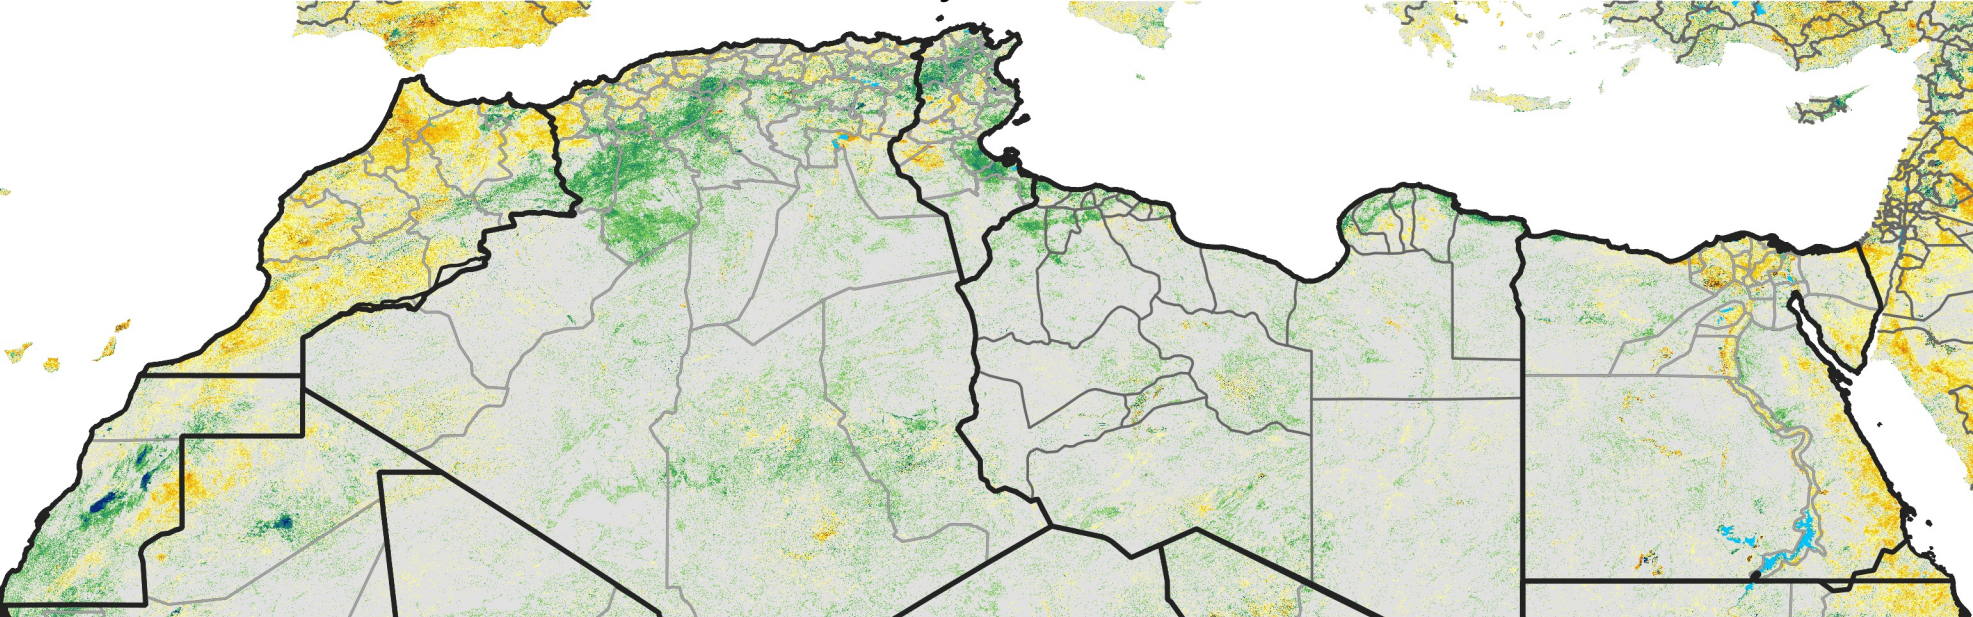

# North Africa Percent of Mean NDVI

2012 / Mean (2012 - 2021)

Period 35 / Jun 16 - 25, 2012