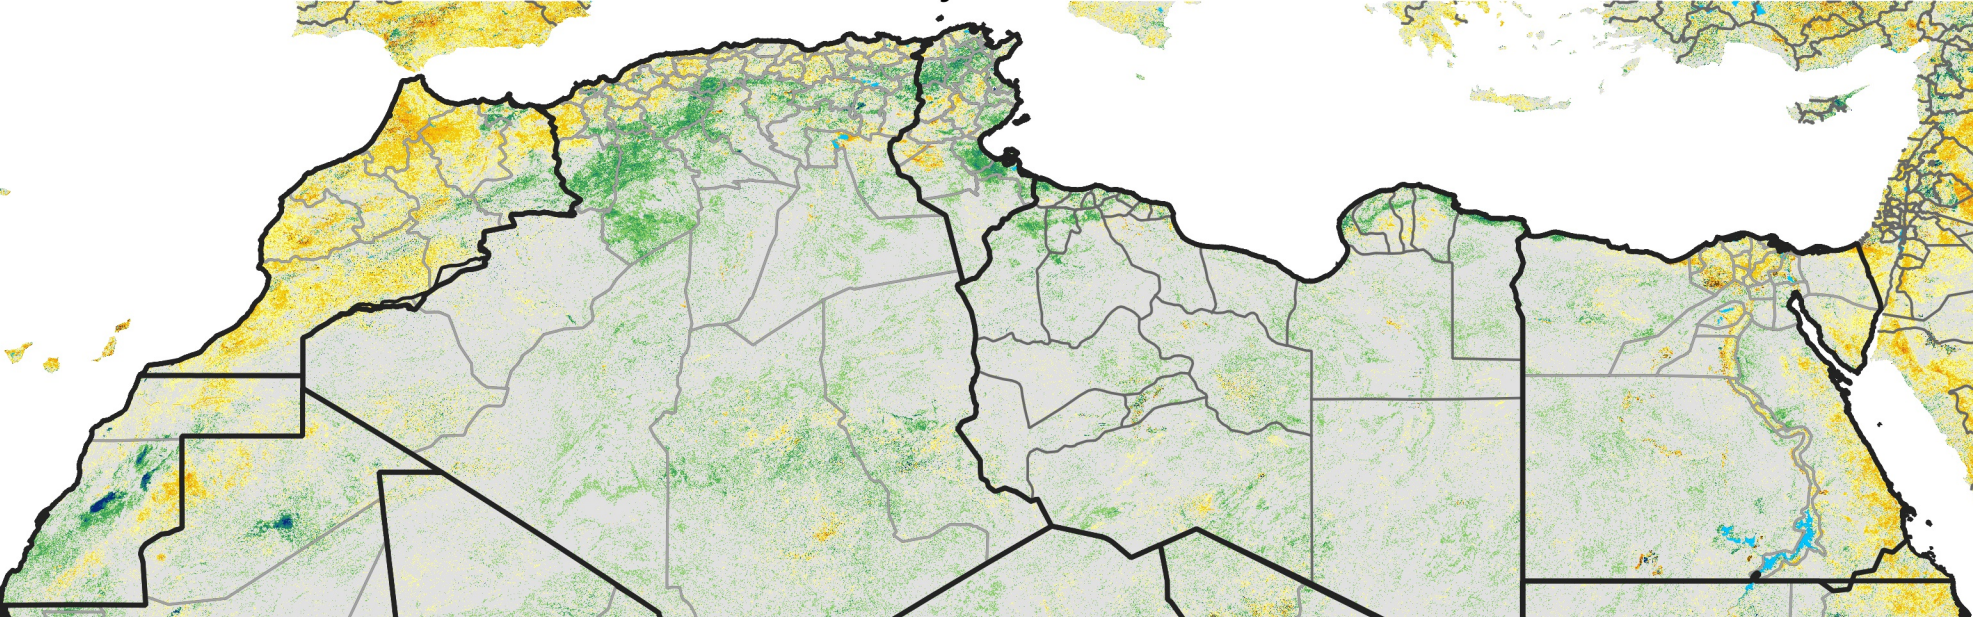

# North Africa Percent of Mean NDVI

2012 / Mean (2012 - 2021)

Period 36 / Jun 21 - 30, 2012