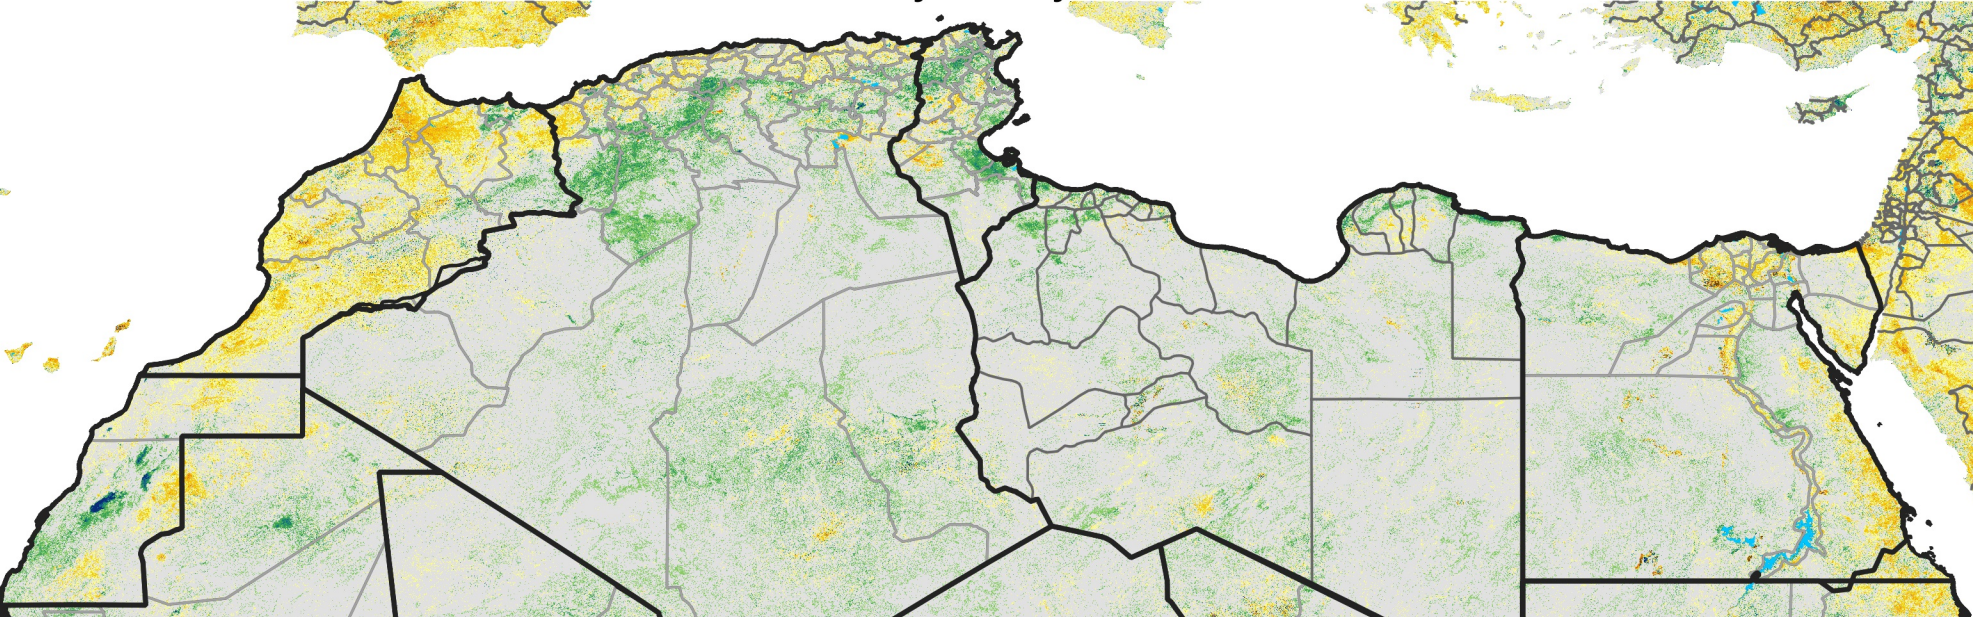

North Africa Percent of Mean NDVI

2012 / Mean (2012 - 2021)
Period 37 / Jun 26 - Jul 05, 2012

Percent of Normal