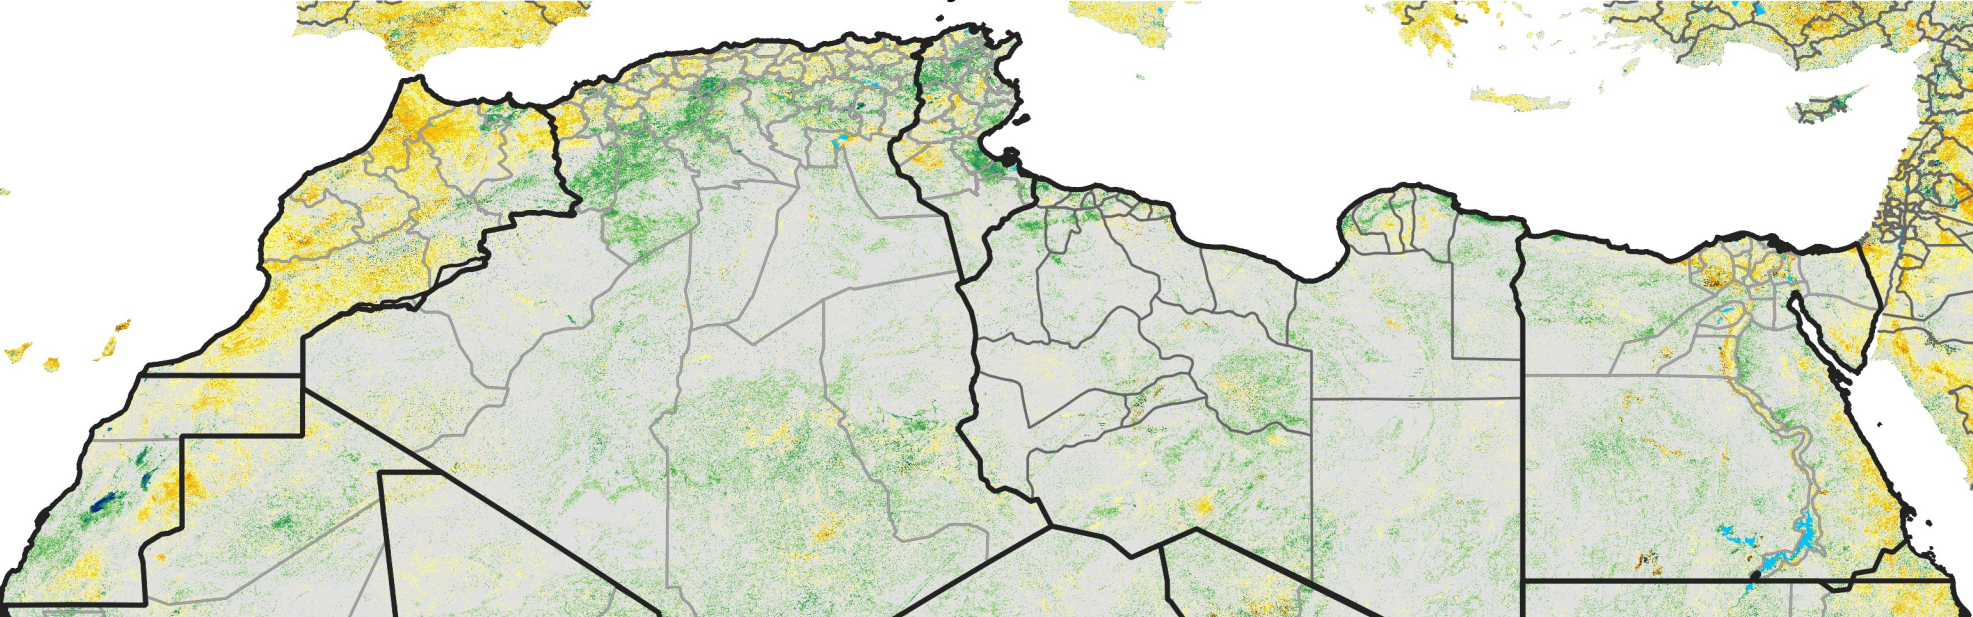

North Africa Percent of Mean NDVI

2012 / Mean (2012 - 2021)

Period 38 / Jul 01 - 10, 2012

Percent of Normal