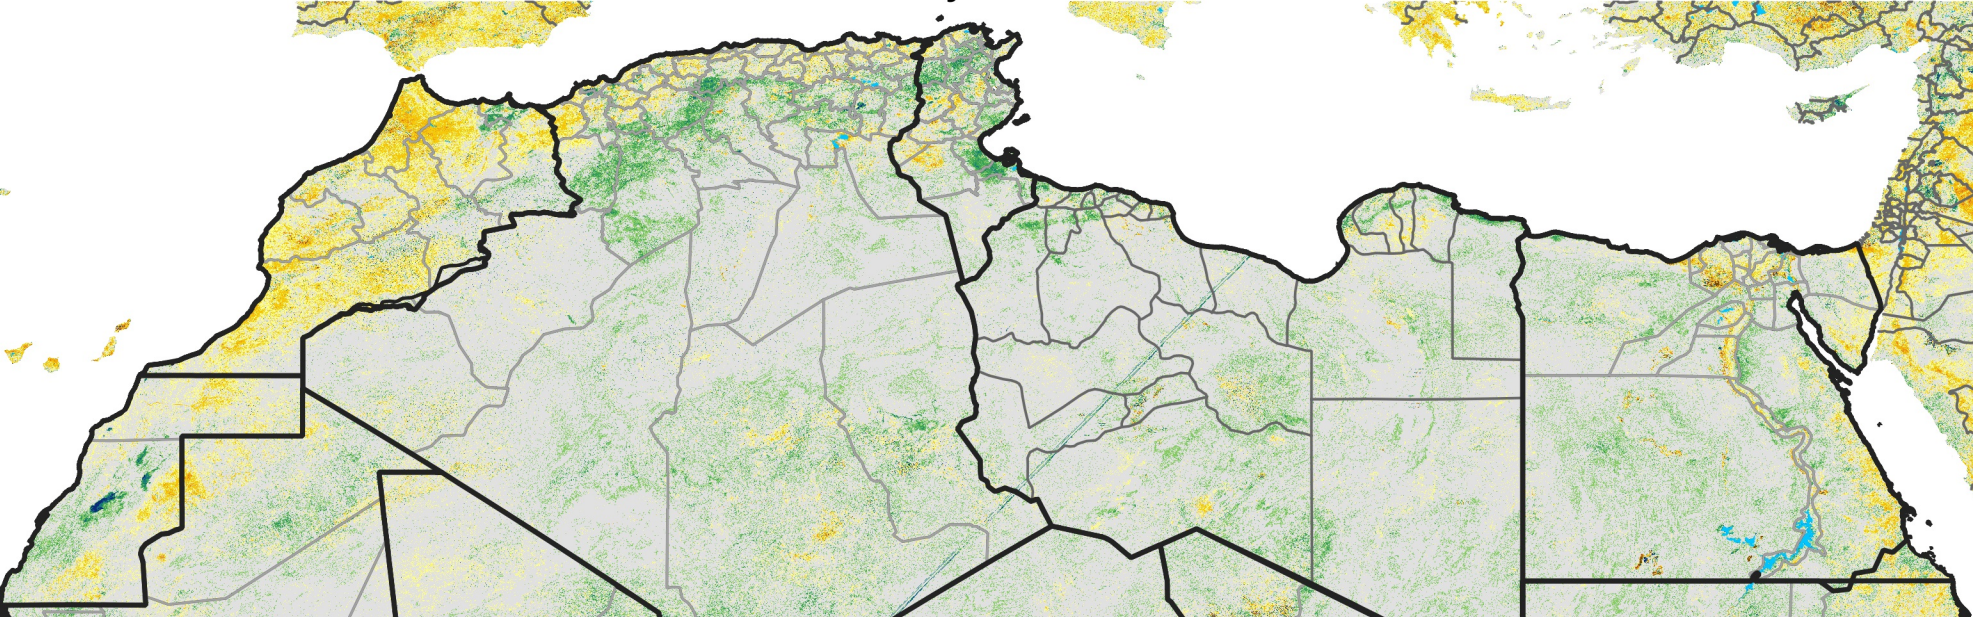

North Africa Percent of Mean NDVI

2012 / Mean (2012 - 2021)

Period 39 / Jul 06 - 15, 2012

Percent of Normal