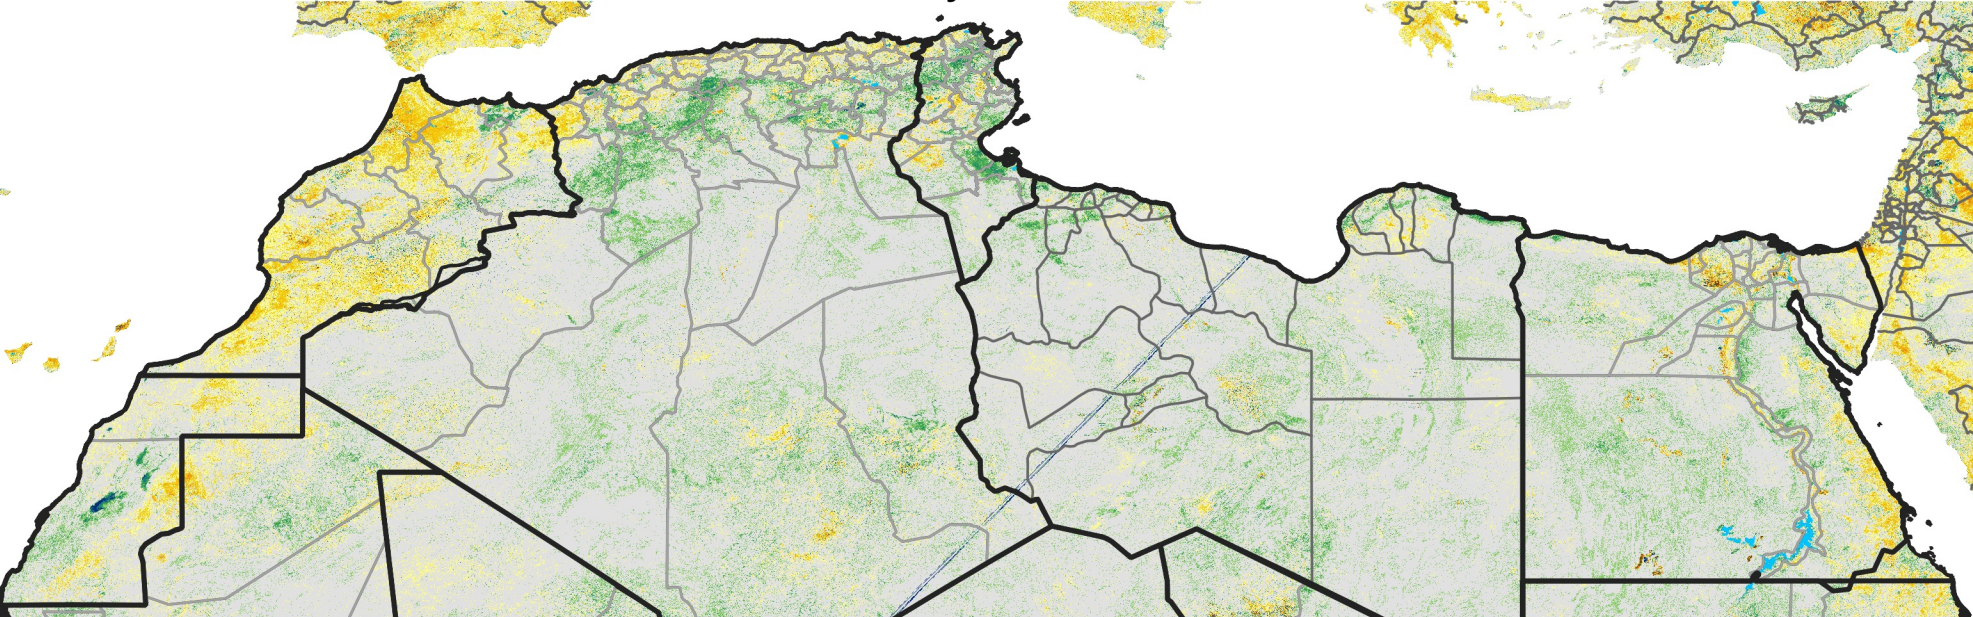

# North Africa Percent of Mean NDVI

2012 / Mean (2012 - 2021)

Period 40 / Jul 11 - 20, 2012