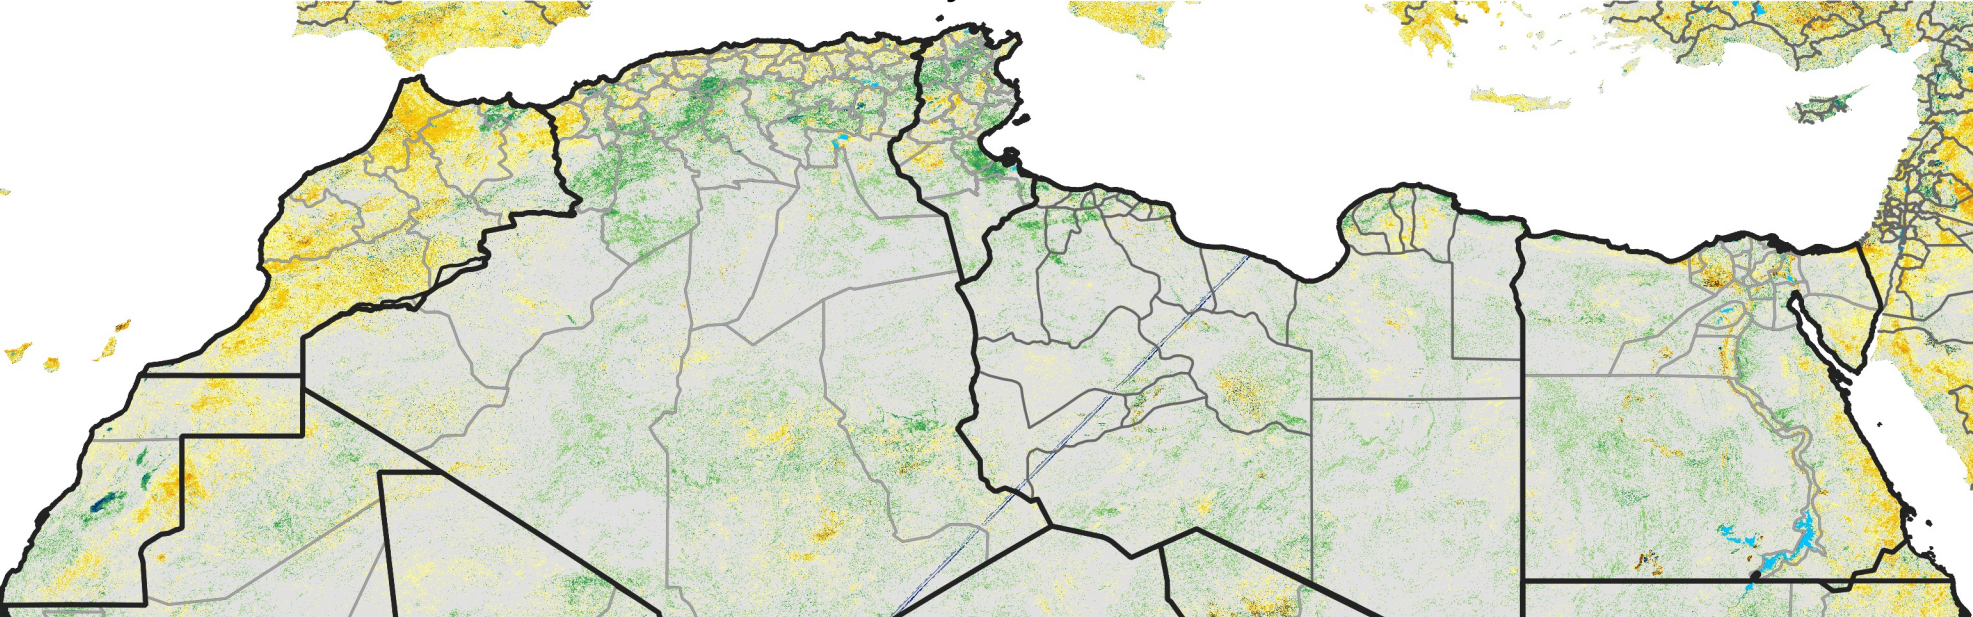

North Africa Percent of Mean NDVI

2012 / Mean (2012 - 2021)

Period 41 / Jul 16 - 25, 2012

Percent of Normal