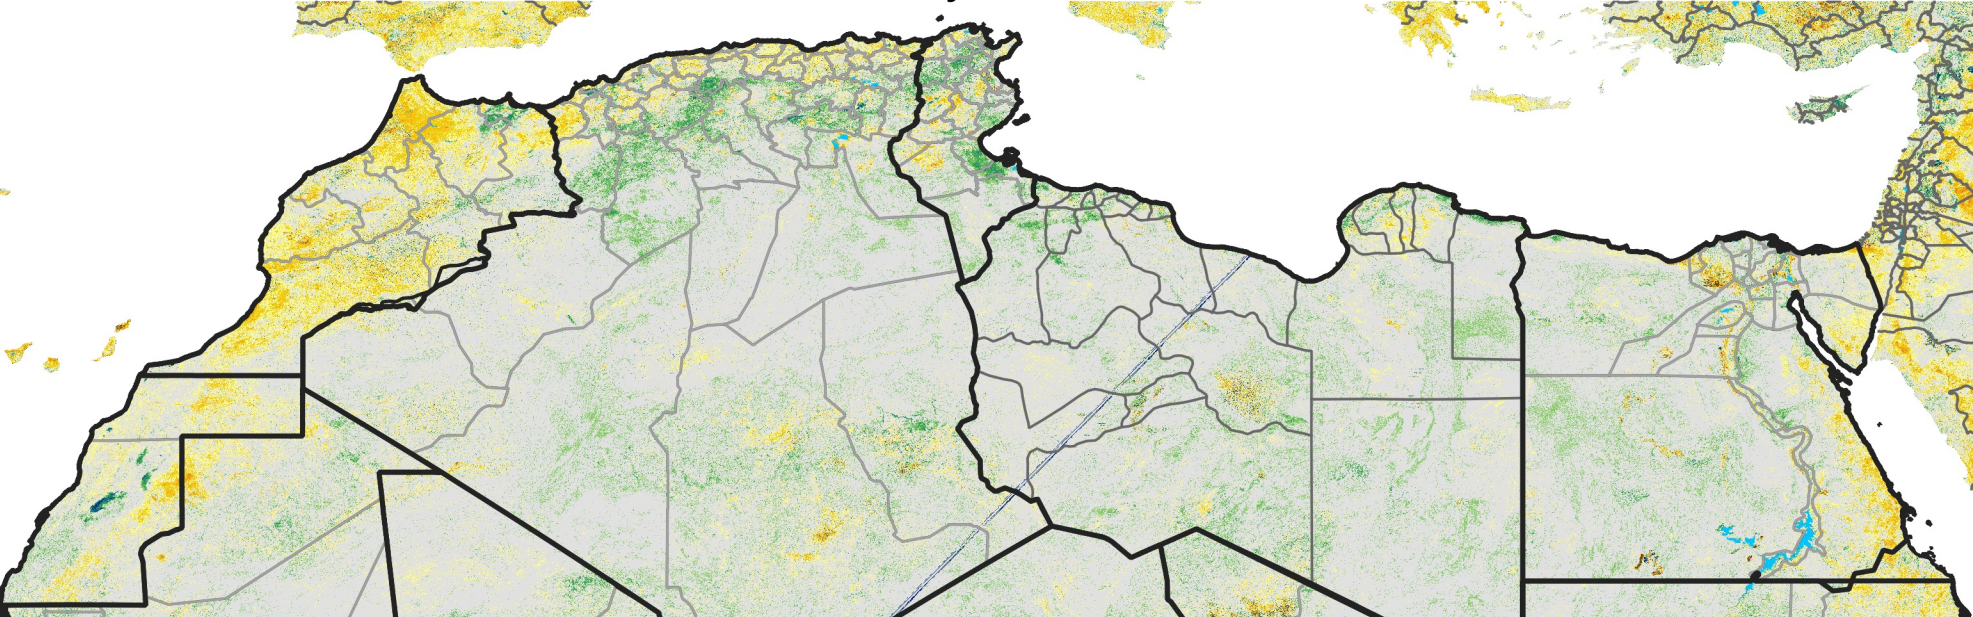

# North Africa Percent of Mean NDVI

2012 / Mean (2012 - 2021)

Period 42 / Jul 21 - 31, 2012