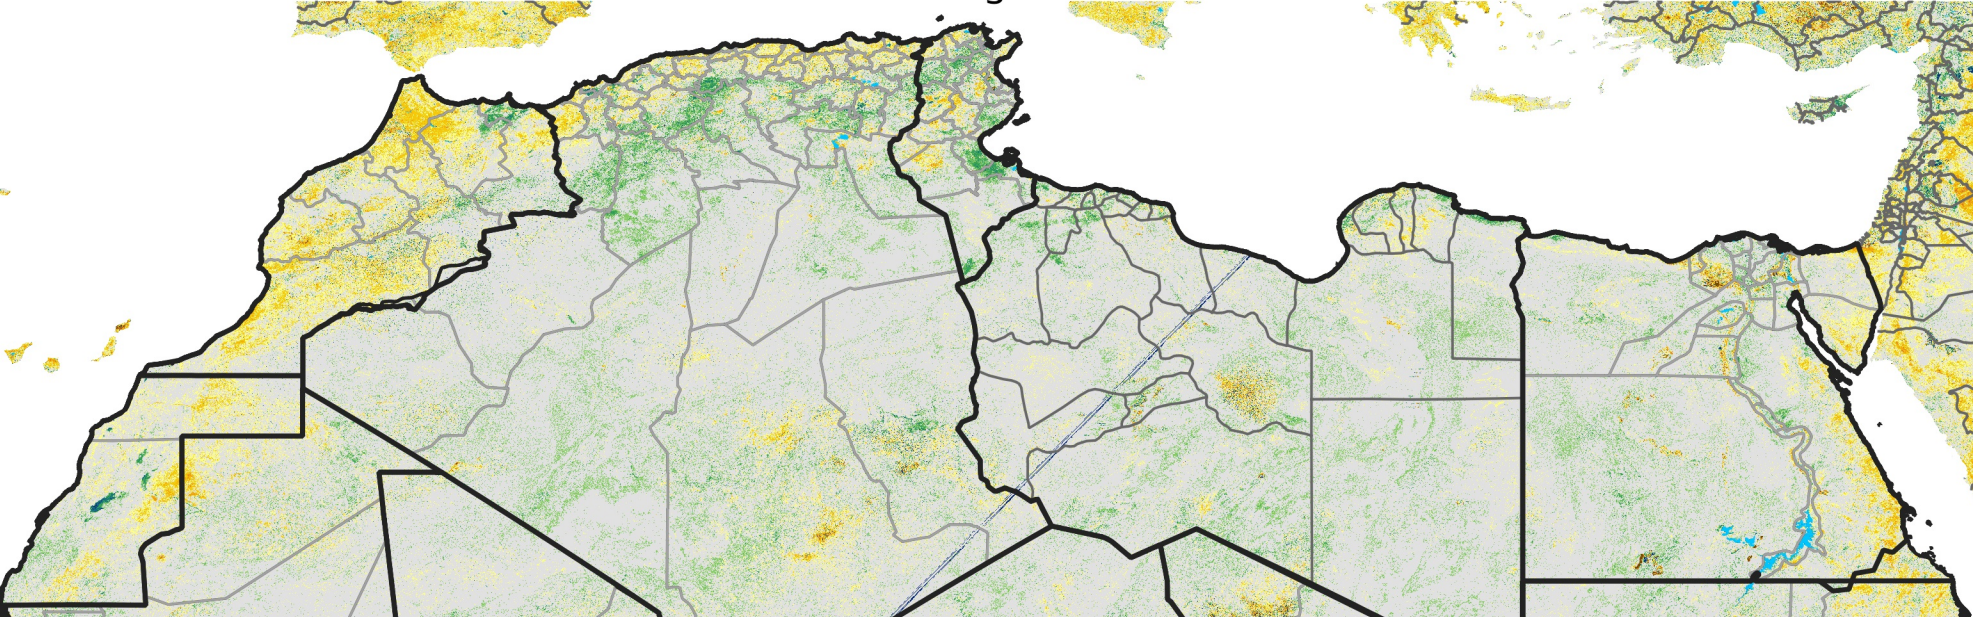

# North Africa Percent of Mean NDVI

2012 / Mean (2012 - 2021)  
Period 44 / Aug 01 - 10, 2012