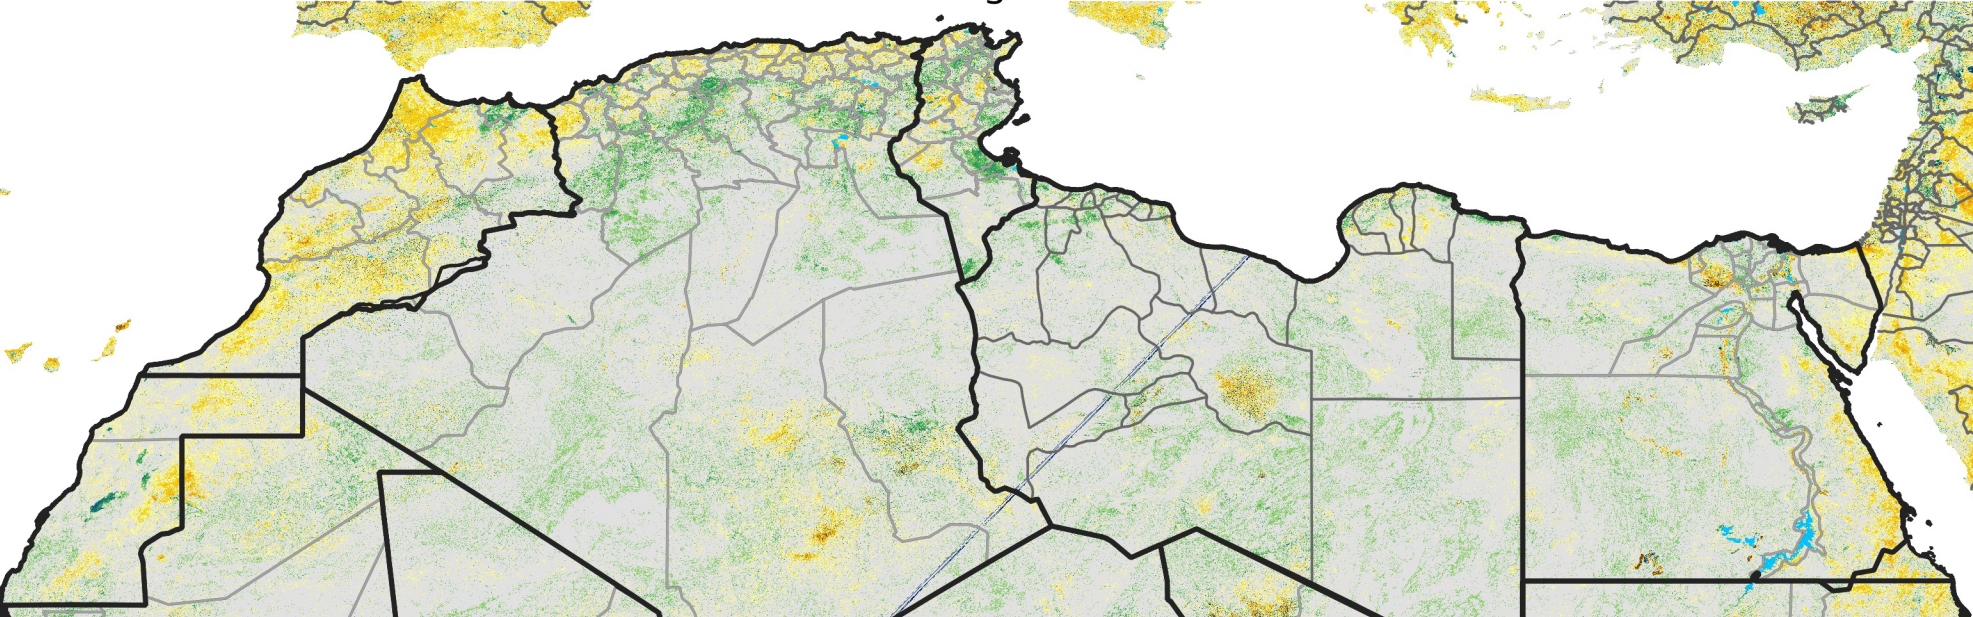

North Africa Percent of Mean NDVI

2012 / Mean (2012 - 2021)
Period 45 / Aug 06 - 15, 2012

Percent of Normal