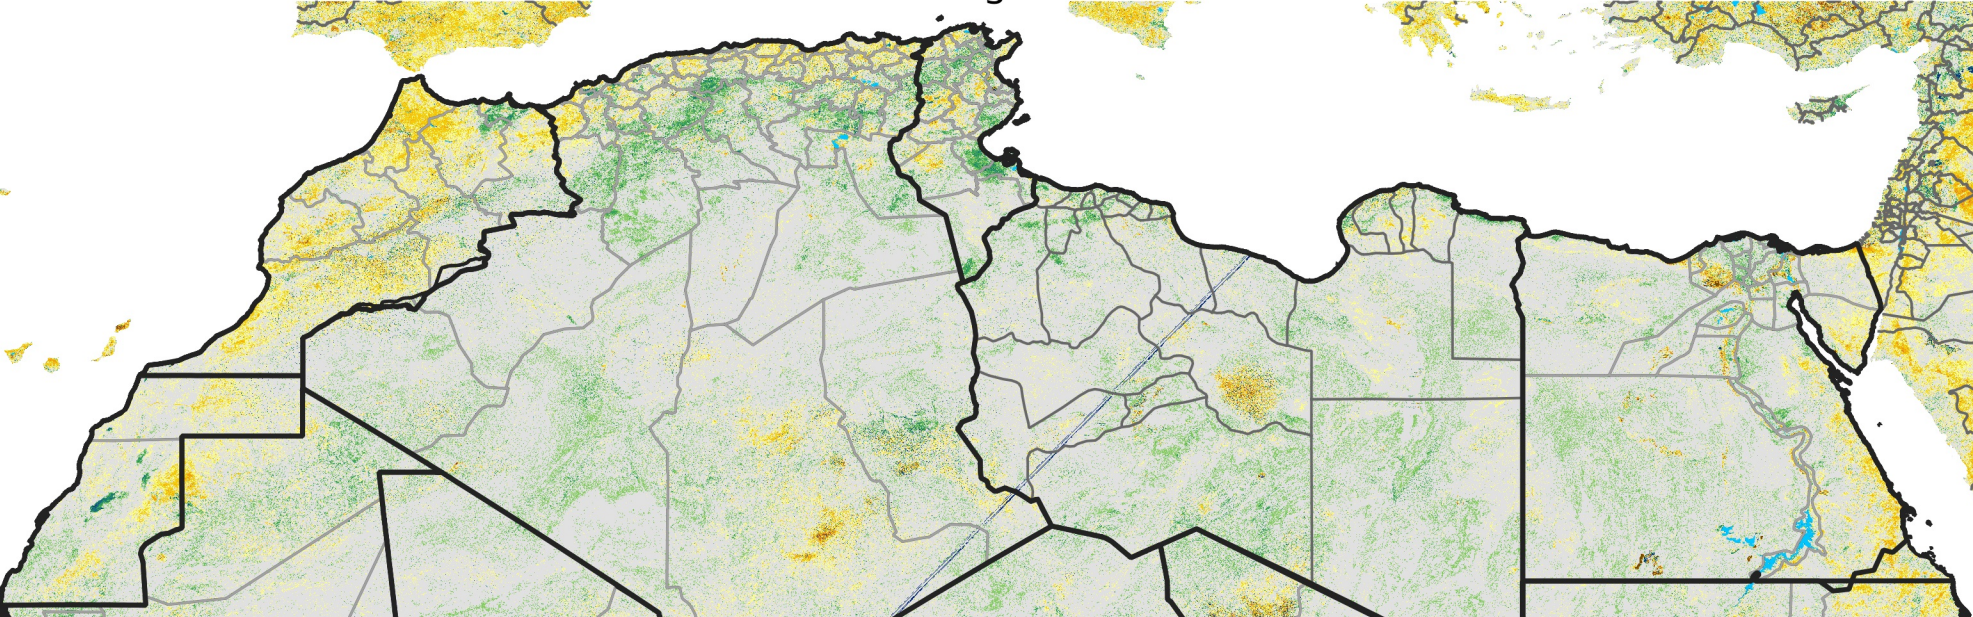

North Africa Percent of Mean NDVI

2012 / Mean (2012 - 2021)
Period 46 / Aug 11 - 20, 2012

Percent of Normal