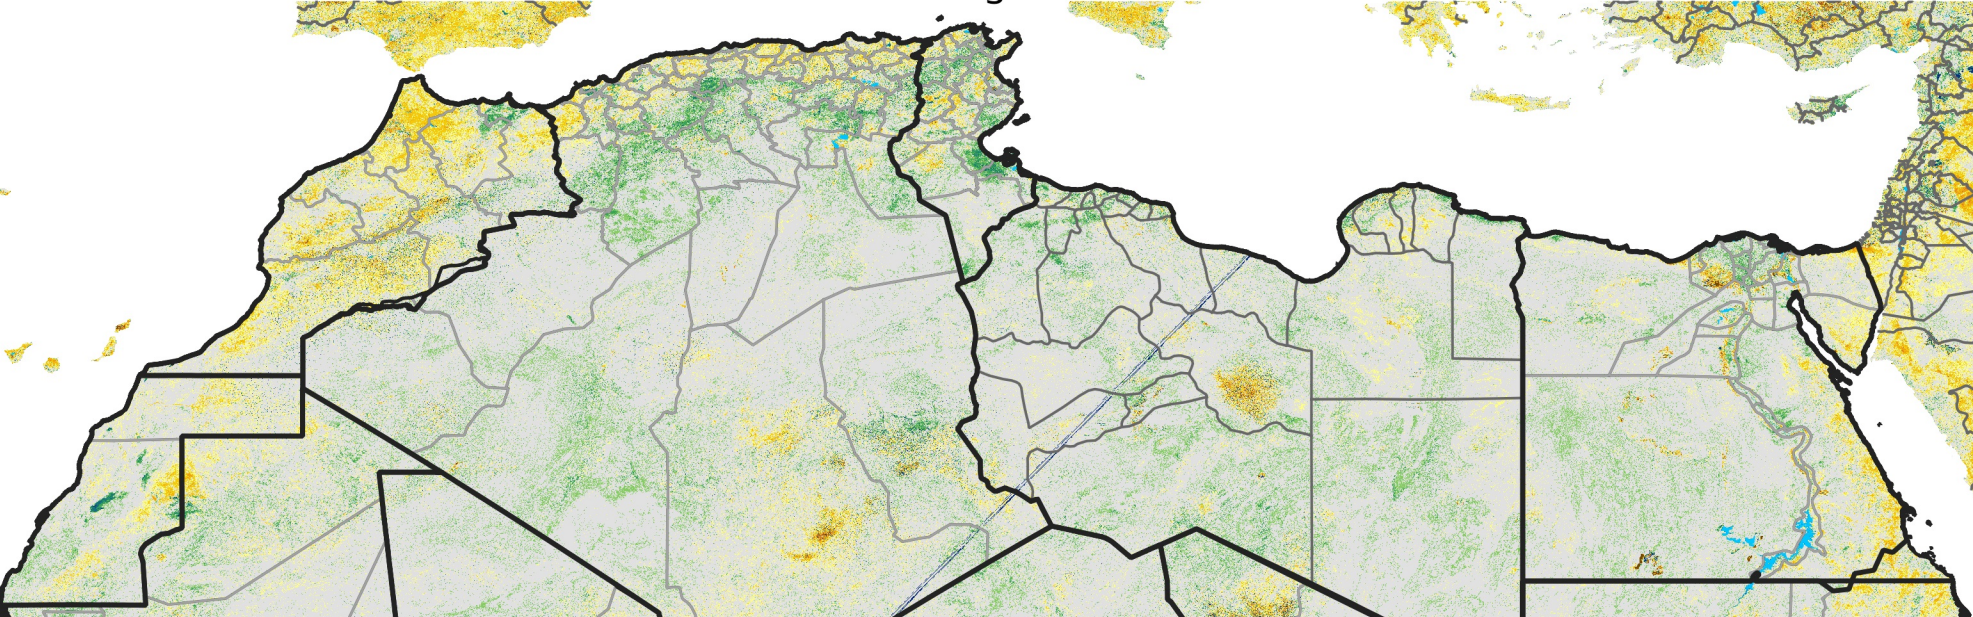

North Africa Percent of Mean NDVI

2012 / Mean (2012 - 2021)
Period 47 / Aug 16 - 25, 2012

Percent of Normal