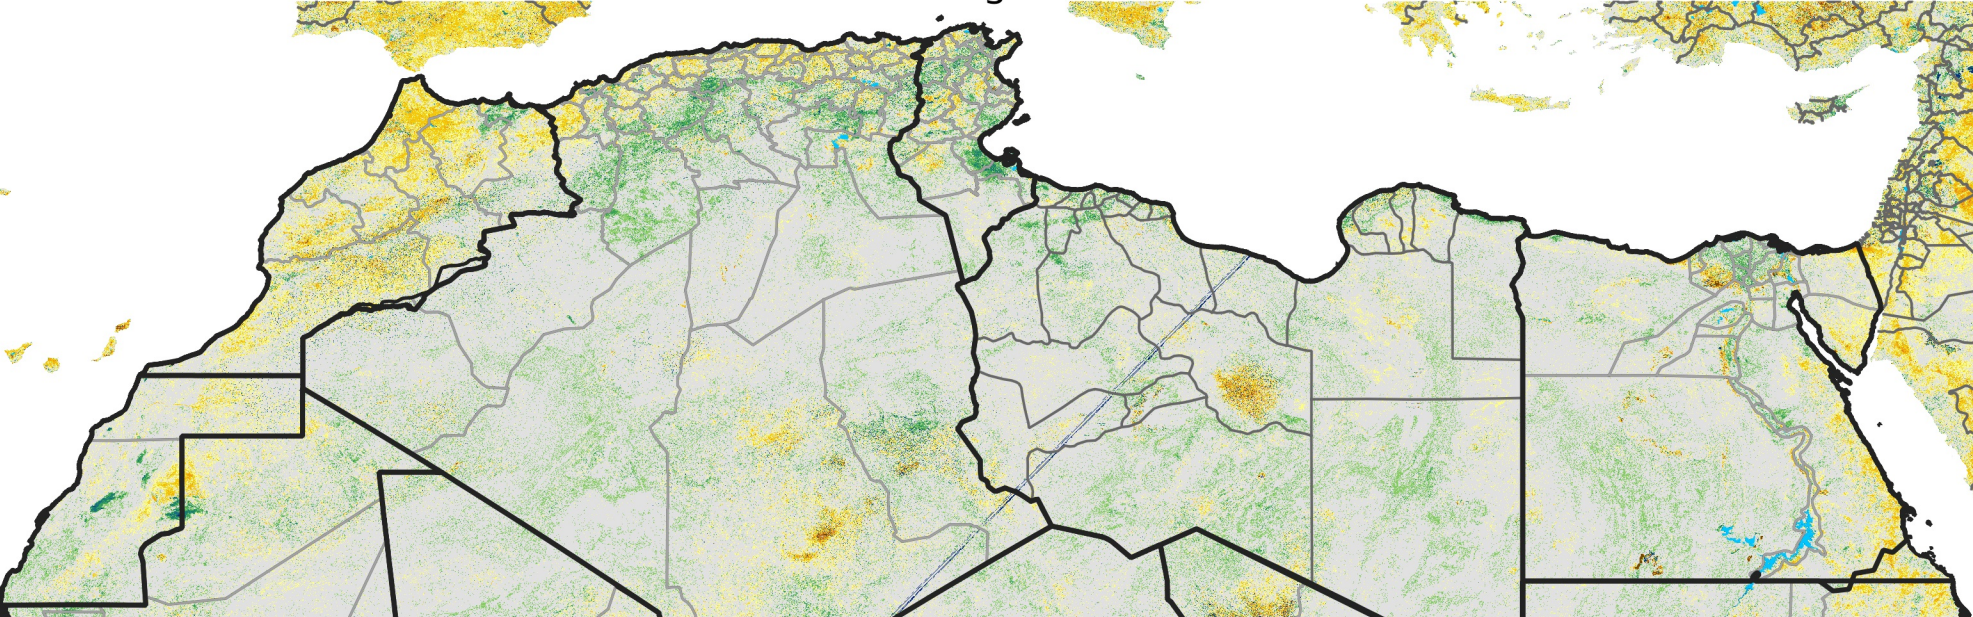

North Africa Percent of Mean NDVI

2012 / Mean (2012 - 2021)
Period 48 / Aug 21 - 31, 2012

Percent of Normal