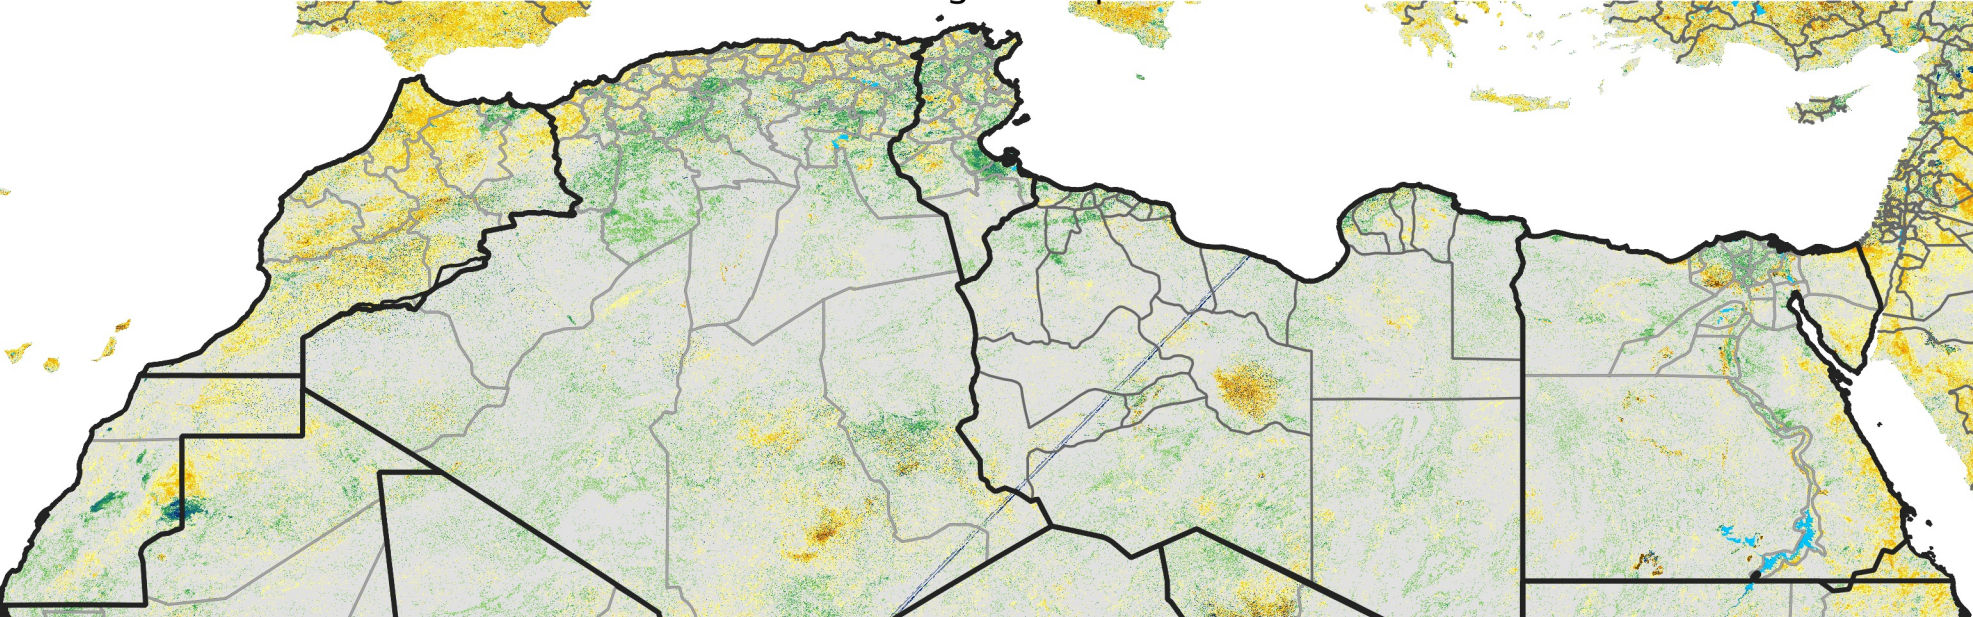

# North Africa Percent of Mean NDVI

2012 / Mean (2012 - 2021)  
Period 49 / Aug 26 - Sep 05, 2012