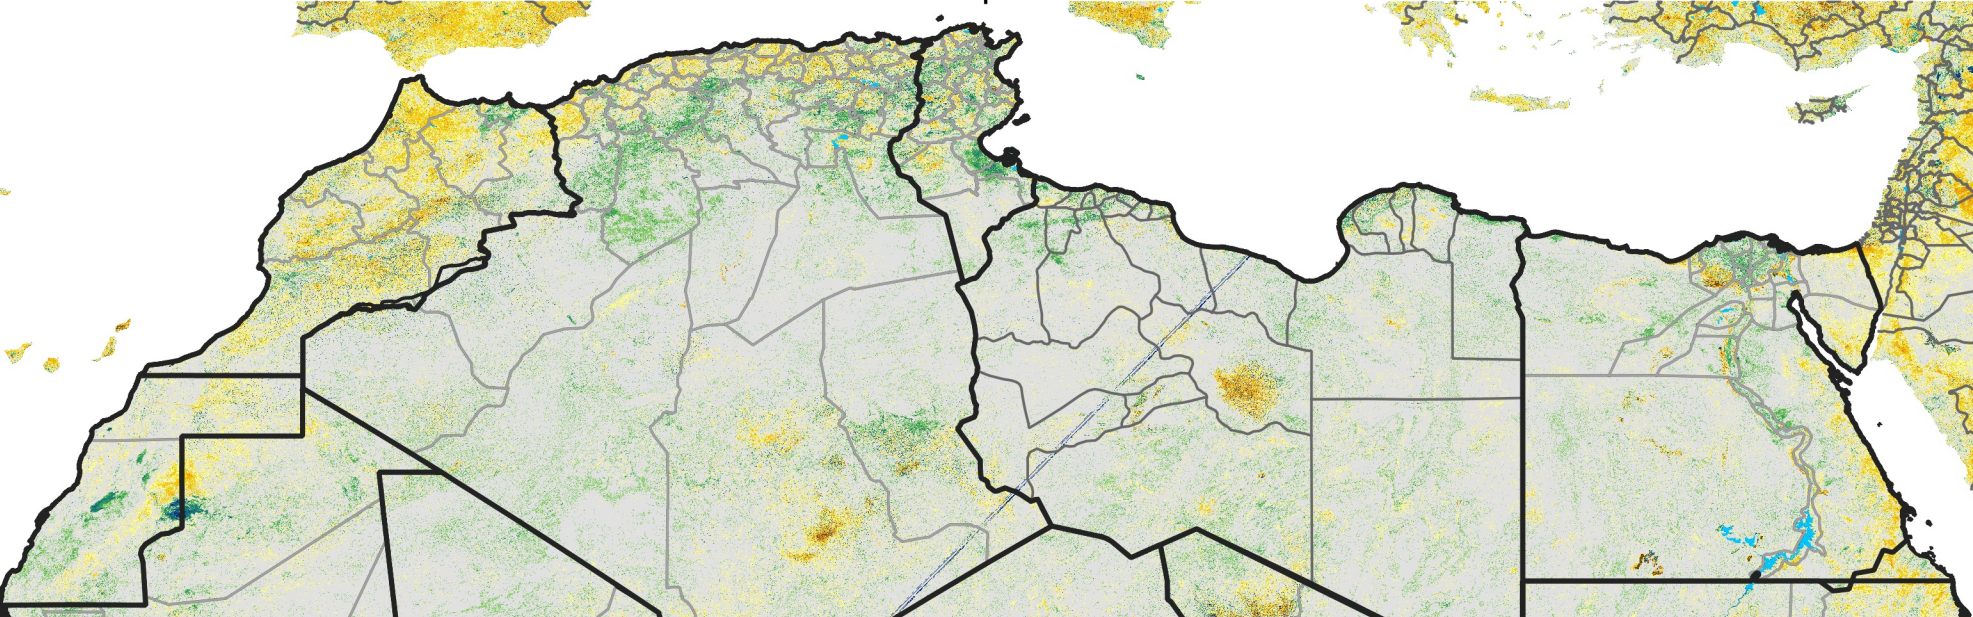

North Africa Percent of Mean NDVI

2012 / Mean (2012 - 2021)
Period 50 / Sep 01 - 10, 2012

Percent of Normal