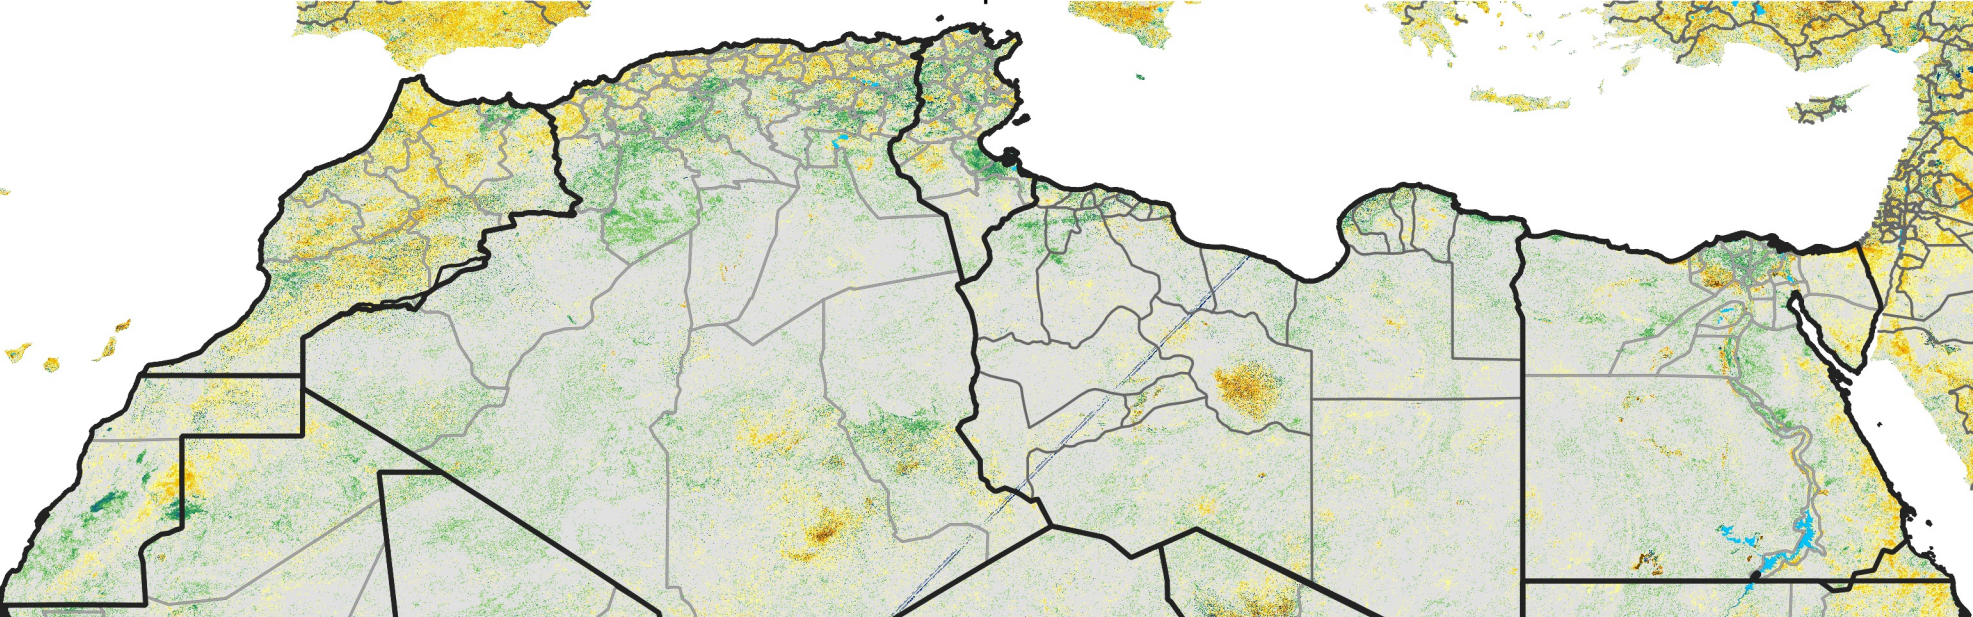

North Africa Percent of Mean NDVI

2012 / Mean (2012 - 2021)
Period 51 / Sep 06 - 15, 2012

Percent of Normal