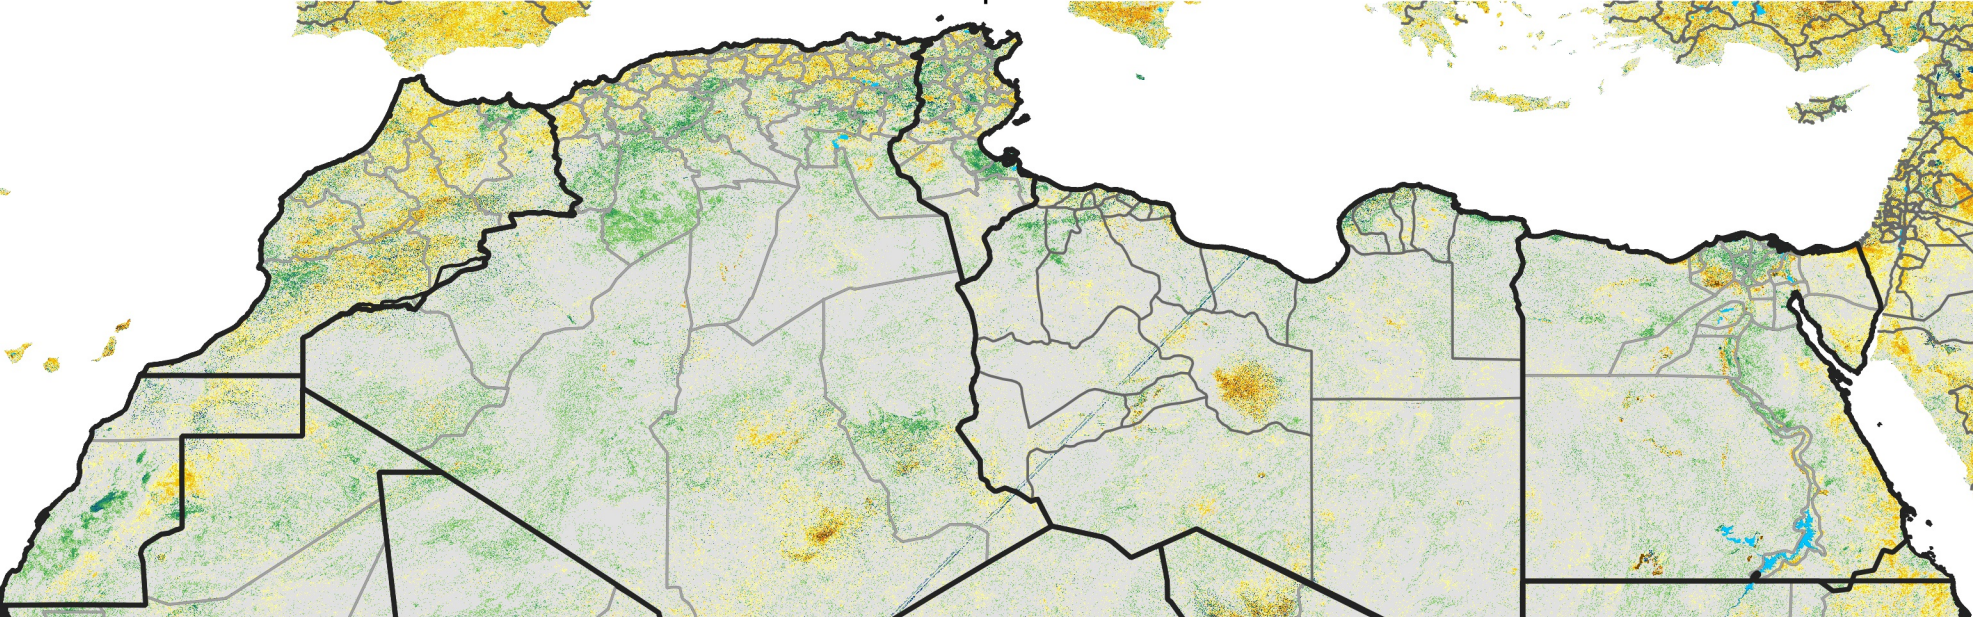

# North Africa Percent of Mean NDVI

2012 / Mean (2012 - 2021)  
Period 52 / Sep 11 - 20, 2012