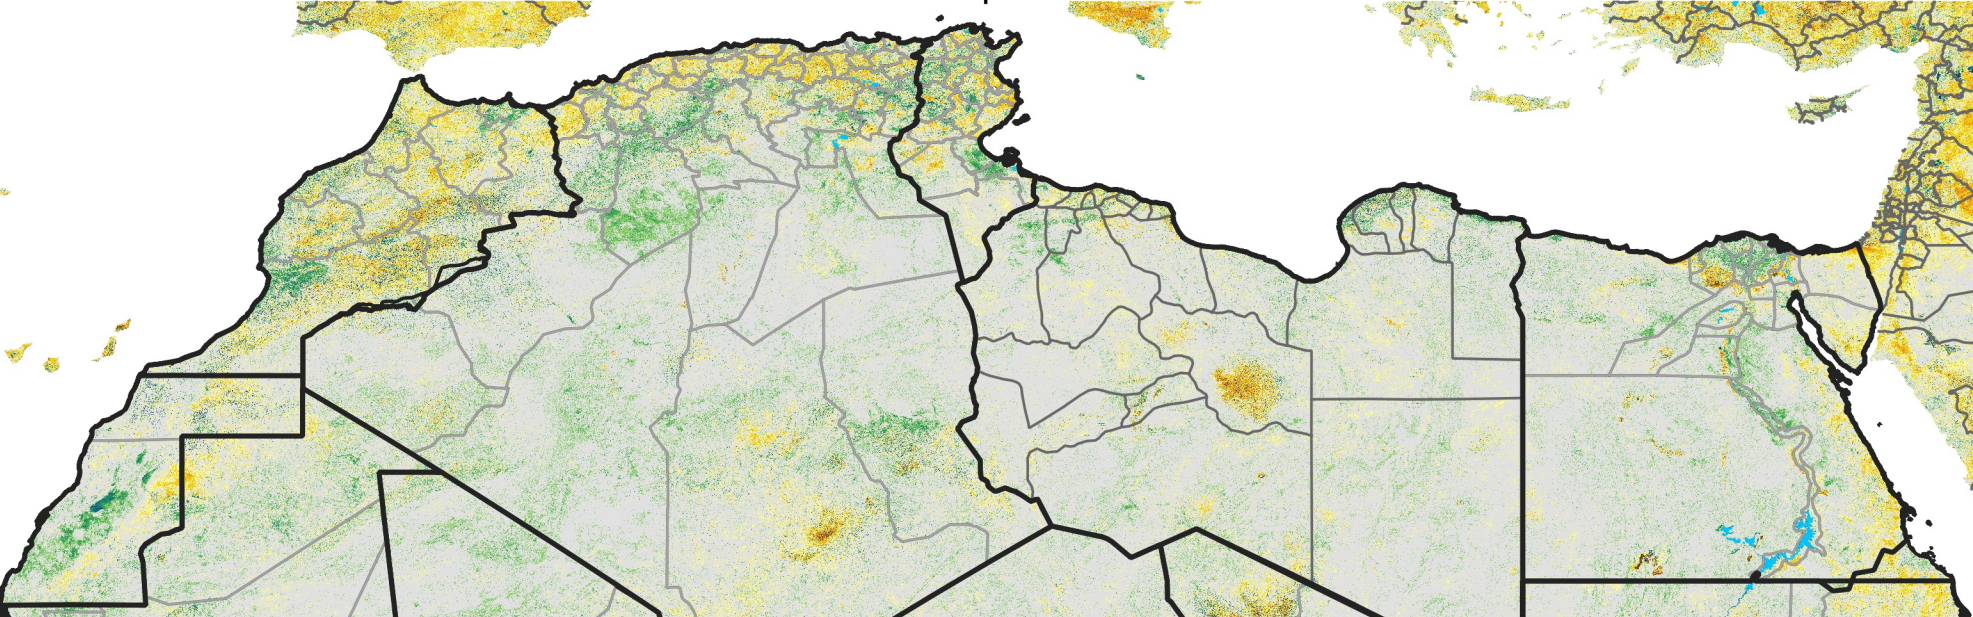

# North Africa Percent of Mean NDVI

2012 / Mean (2012 - 2021)  
Period 53 / Sep 16 - 25, 2012