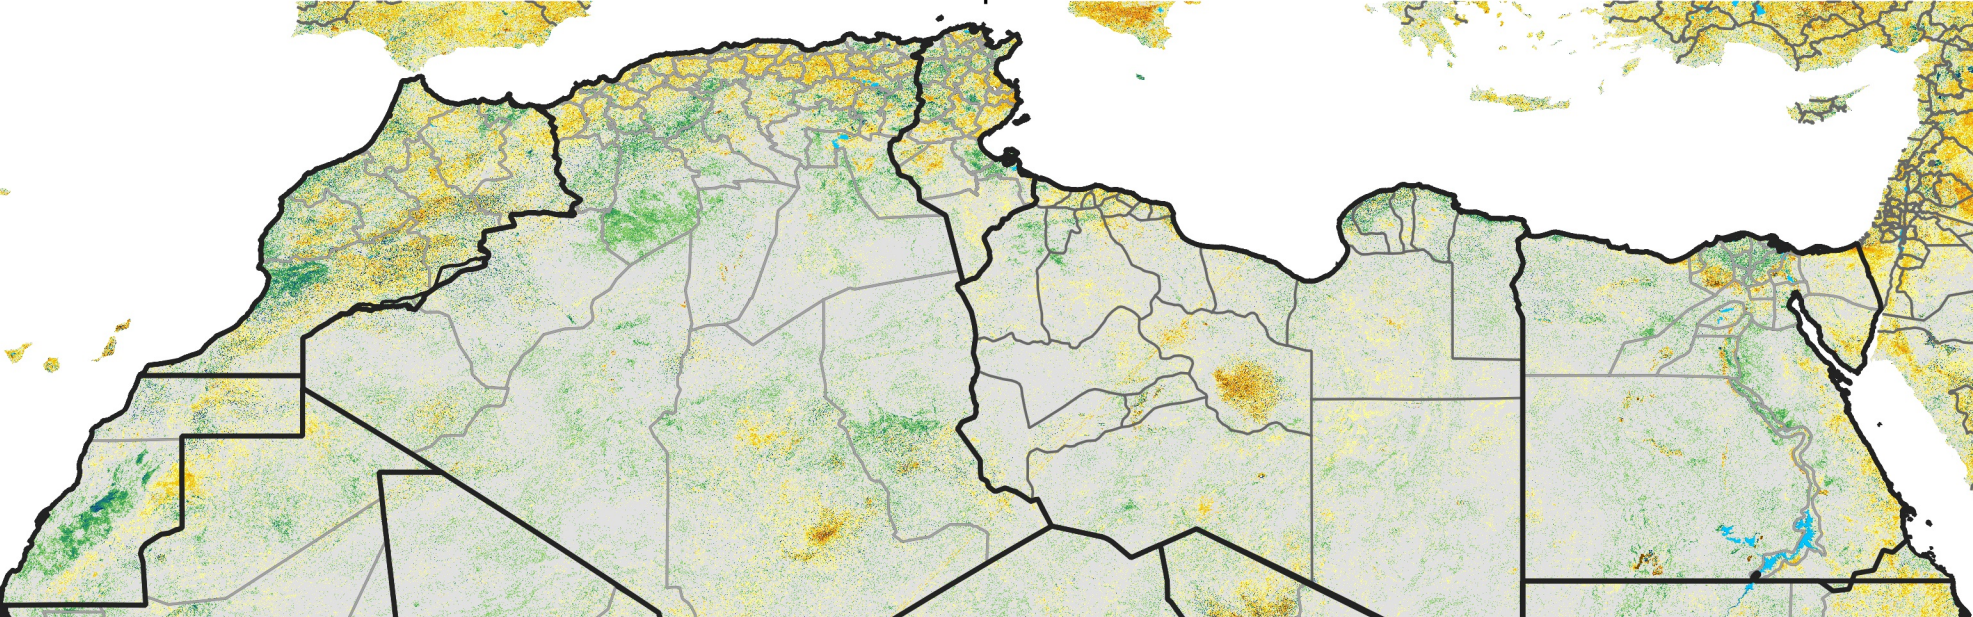

North Africa Percent of Mean NDVI

2012 / Mean (2012 - 2021)
Period 54 / Sep 21 - 30, 2012

Percent of Normal