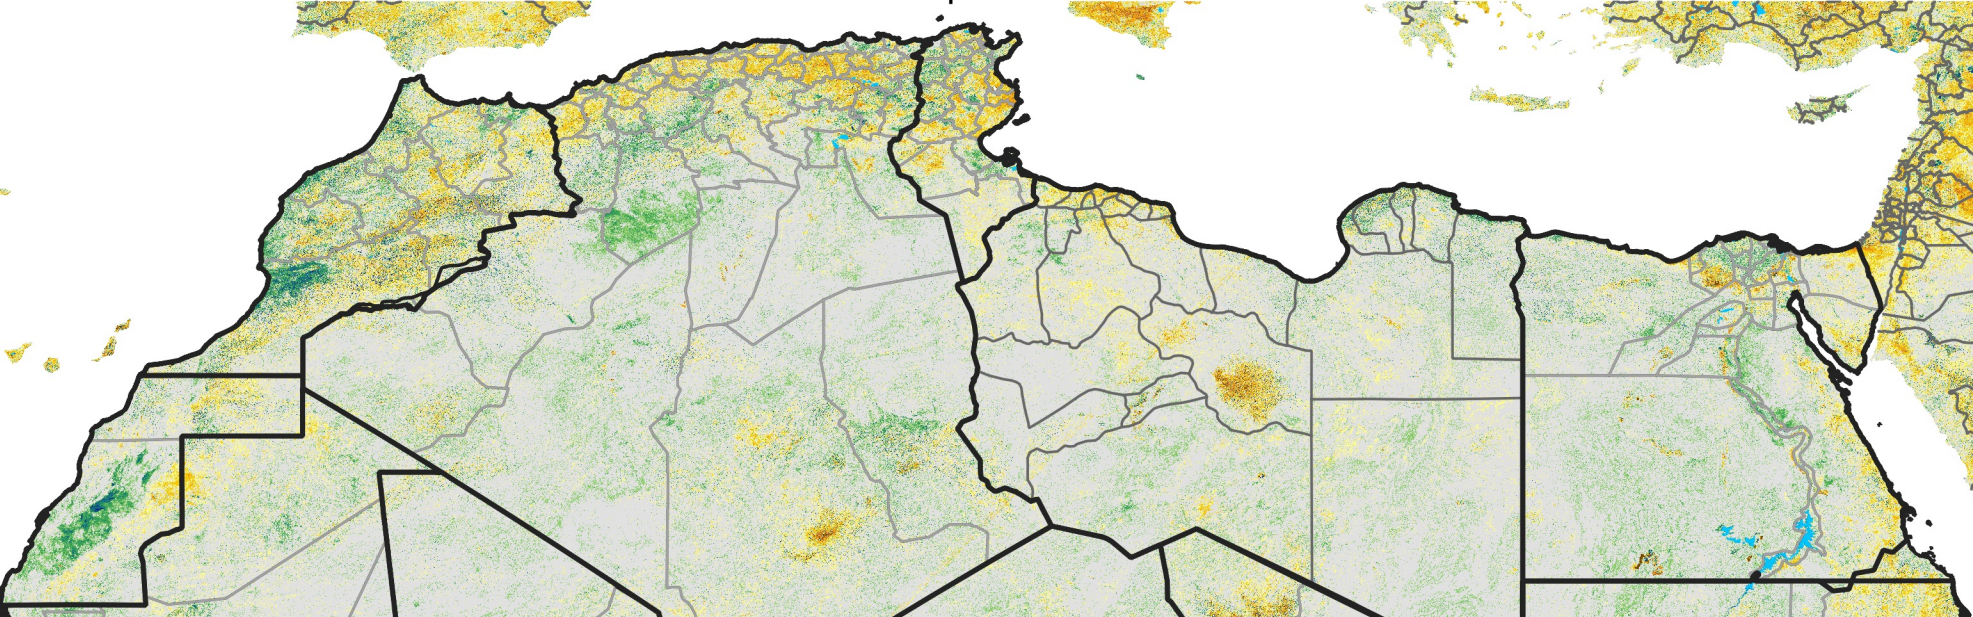

North Africa Percent of Mean NDVI

2012 / Mean (2012 - 2021)
Period 55 / Sep 26 - Oct 05, 2012

Percent of Normal