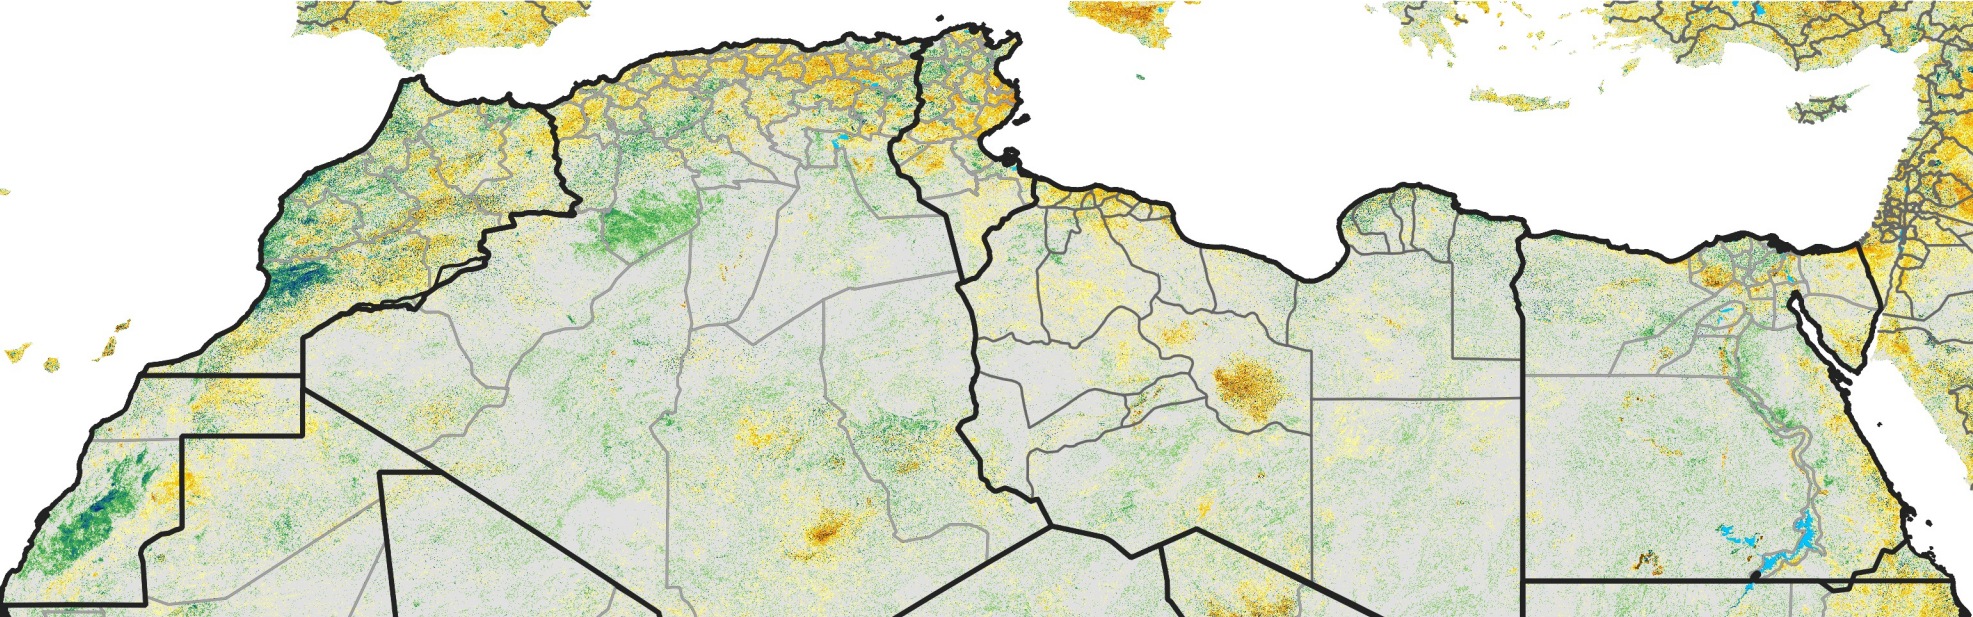

North Africa Percent of Mean NDVI

2012 / Mean (2012 - 2021)
Period 56 / Oct 01 - 10, 2012

Percent of Normal