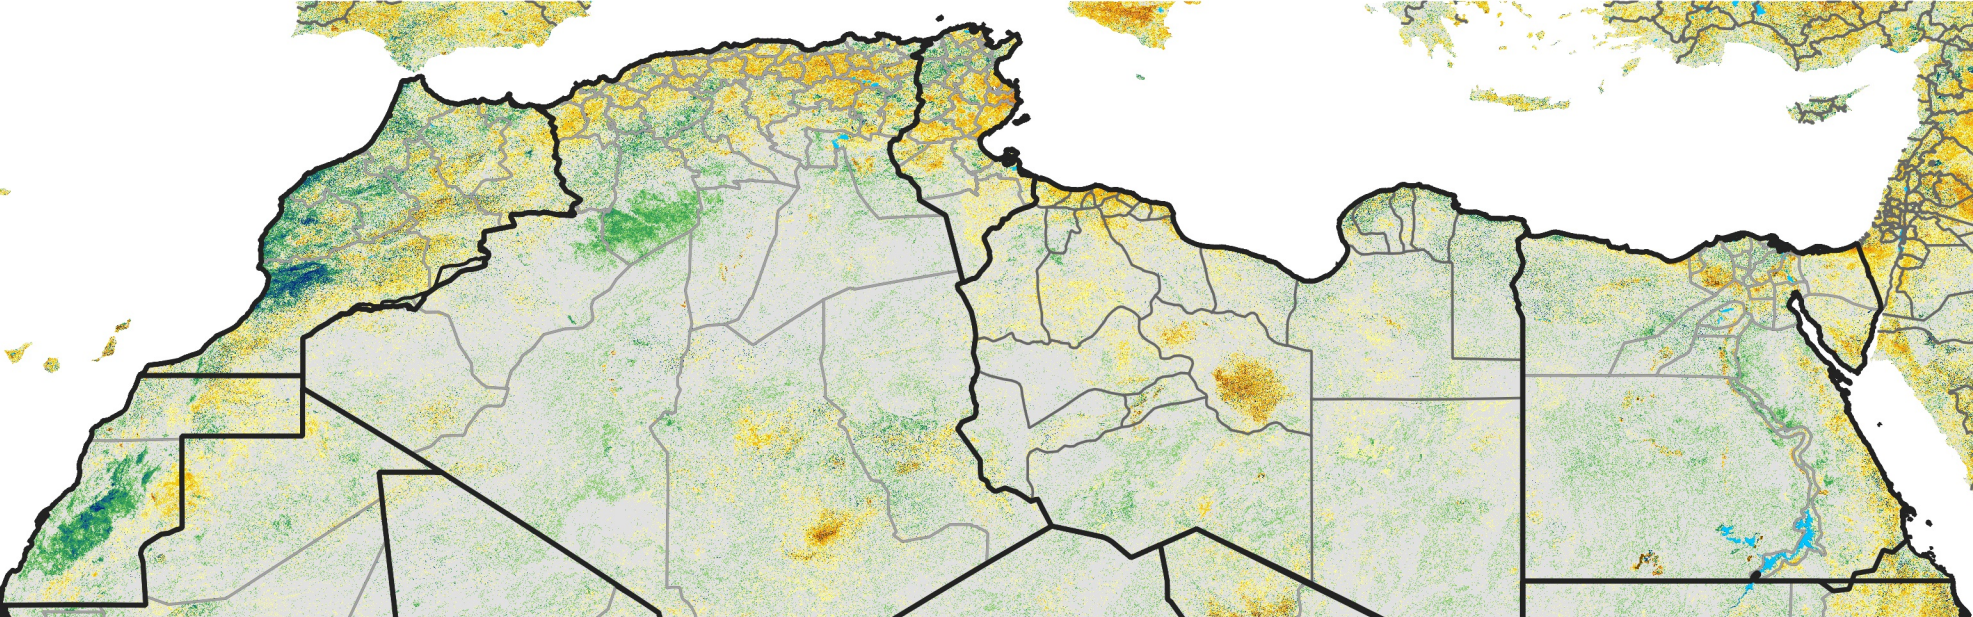

North Africa Percent of Mean NDVI

2012 / Mean (2012 - 2021)
Period 57 / Oct 06 - 15, 2012

Percent of Normal